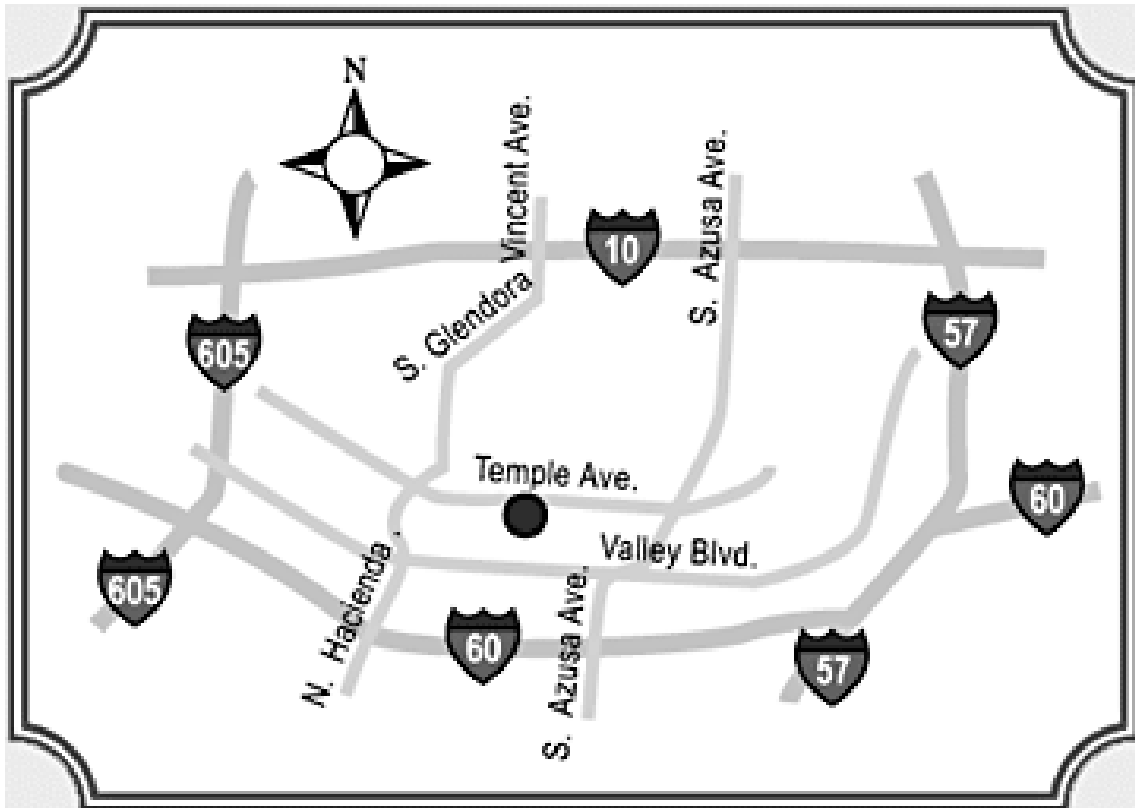

DIRECTIONS TO SHOW SITE

FROM THE LOS ANGELES AREA

I-10 (San Bernardino Fwy – East) Exit Azusa Avenue, turn right and travel south to Temple Avenue. Turn right at Temple Avenue and continue just over a mile. Signal lights and entrance will be on left-hand side. Enter at 16000 Temple Avenue.

60 (Pomona Fwy – East) Exit Azusa Avenue, turn left and travel north to Temple Avenue. Turn left on Temple Avenue. Signal lights and entrance will be on left-hand side. Enter at 16000 Temple Avenue.

FROM BURBANK

I-5 South to 60 East. Exit Hacienda Boulevard, turn left and travel north to Temple Avenue. Turn right on Temple Avenue, pass three signal lights and the entrance will be on right-hand side. Enter at 16000 Temple Avenue.

FROM POMONA-SAN BERNARDINO

I-10 (San Bernardino Fwy – West) Exit Azusa Avenue, turn left and travel south to Temple Avenue. Turn right on Temple Avenue and continue for just over a mile. Signal lights and entrance will be on left-hand side. Enter at 16000 Temple Avenue.

60 (Pomona Fwy – West) Exit Azusa Avenue, turn right and travel north to Temple Avenue. Turn left on Temple Avenue and continue for just over a mile. Signal lights and entrance will be on left-hand side. Enter at 16000 Temple Avenue.