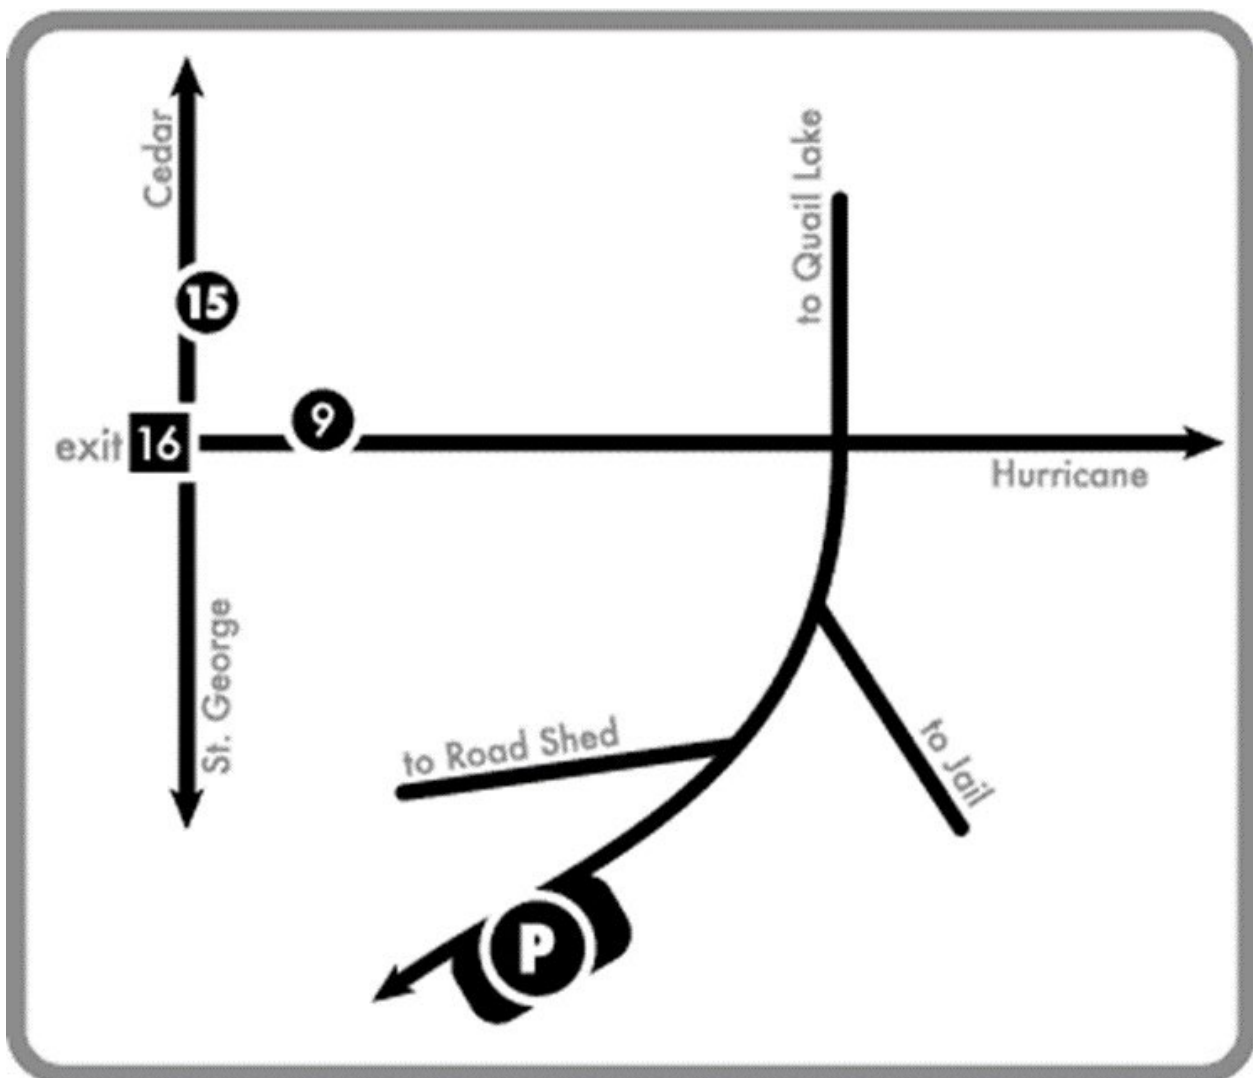

Then go about .4 mile

Follow 5300W pass the DMV.

Keep going as it merges onto 5500W.

Then to Washington County Legacy Park and Fairgrounds.

Parking lot will be on your left side Go past the buildings

FRIDAY # 1 JUDGING SCHEDULE