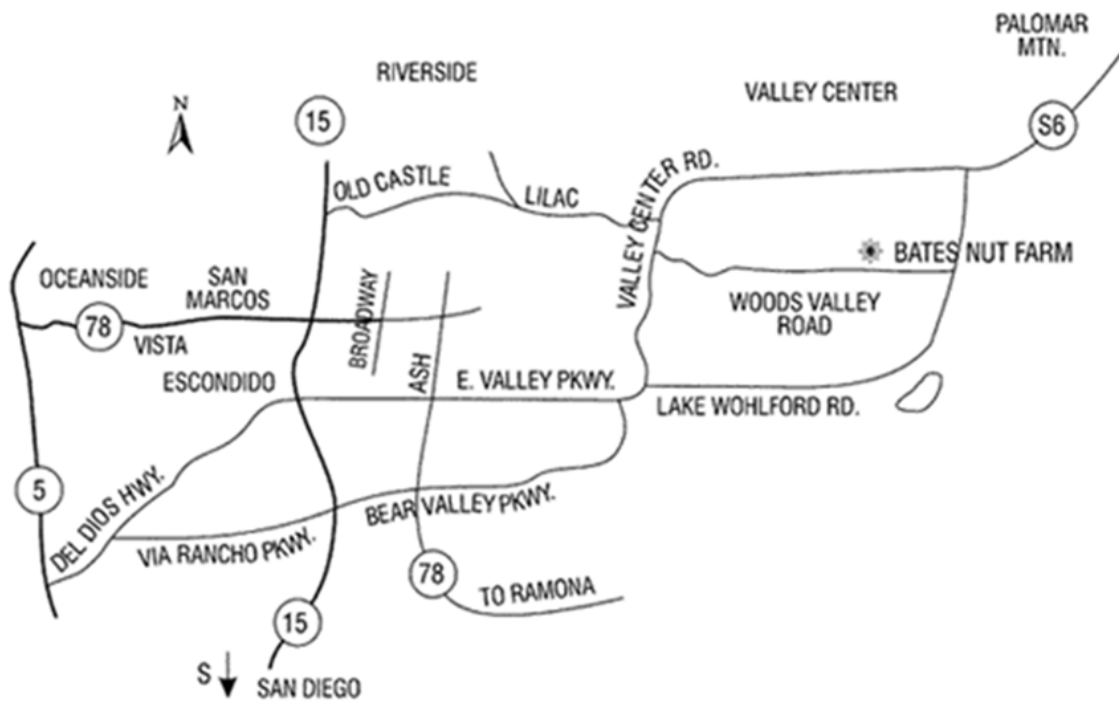

No exercise pens or set-ups in any Day of Show Parking lot.

All dogs on grooming loops must be attended at all times.

No vehicles or vehicle traffic will be allowed on the show grounds for loading or unloading.

ATTENTION EXHIBITORS:

Gas stations and grocery stores are in Escondido 8.1 miles from show grounds.

This show site has a No Smoking and No Alcohol Policy. Please help the club retain this show site by following these rules.

All exhibitors will be held responsible for the clean-up of their dogs. This includes all aisles, all surrounding areas, all parking lots, hotels and motels.

Please put all trash in the proper receptacles.

Any exhibitor who does not adhere to these rules may be subject to disciplinary action.

SHOWGROUNDS:

Bates Nut Farm is open from 9-5 pm. and offers many amenities to exhibitors. They have a snack bar, antique shop, craft shop and a store. Water and restrooms are located near rings. For information on the grounds, go to www.batesnutfarm.biz

DIRECTIONS TO SHOW GROUNDS:

From I-5 NORTH OR SOUTH Take Hwy 78 East to I-15 North. Next Follow I-15 North or South. Take El Norte Parkway (first exit) go east 4 ½ miles to Valley Parkway. Turn left, continue on Valley Parkway which will become Valley Center Road go 10 miles to the 4th stoplight at Lake Wolford turn right. Continue 2.2 miles to four way stop sign at Woods Valley turn Right. Bates Nut Farm will be on your right.