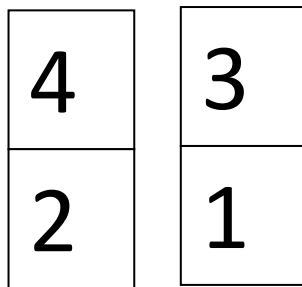

Total Dog Entries in Show: 1048

Reno KC

Ring Layout

Ring 9 is in other arena up the tunnel

CLUB

SUPERINTENDENT