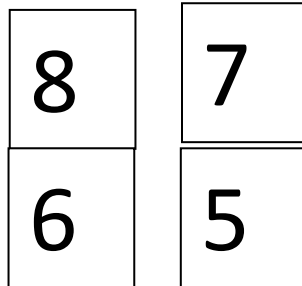

Total Dog Entries in Show: 1048

Reno KC

Ring Layout

Ring 9 is in other arena up the tunnel

CLUB

SUPERINTENDENT