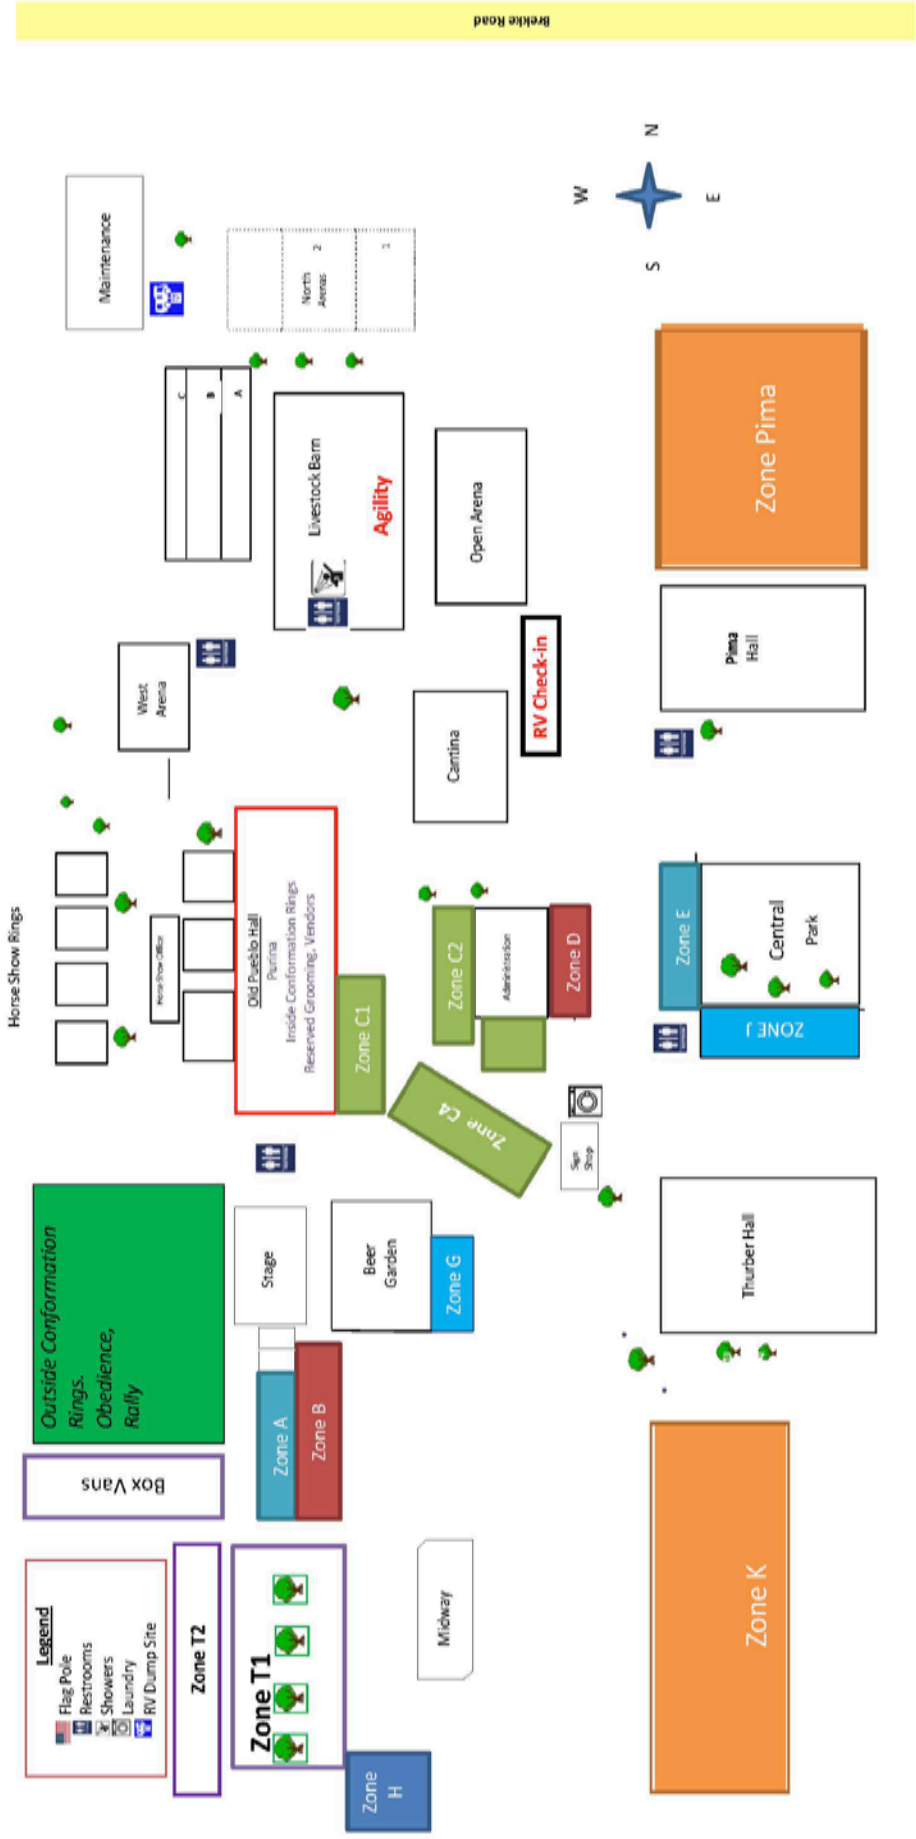

This map is not scaled to size.