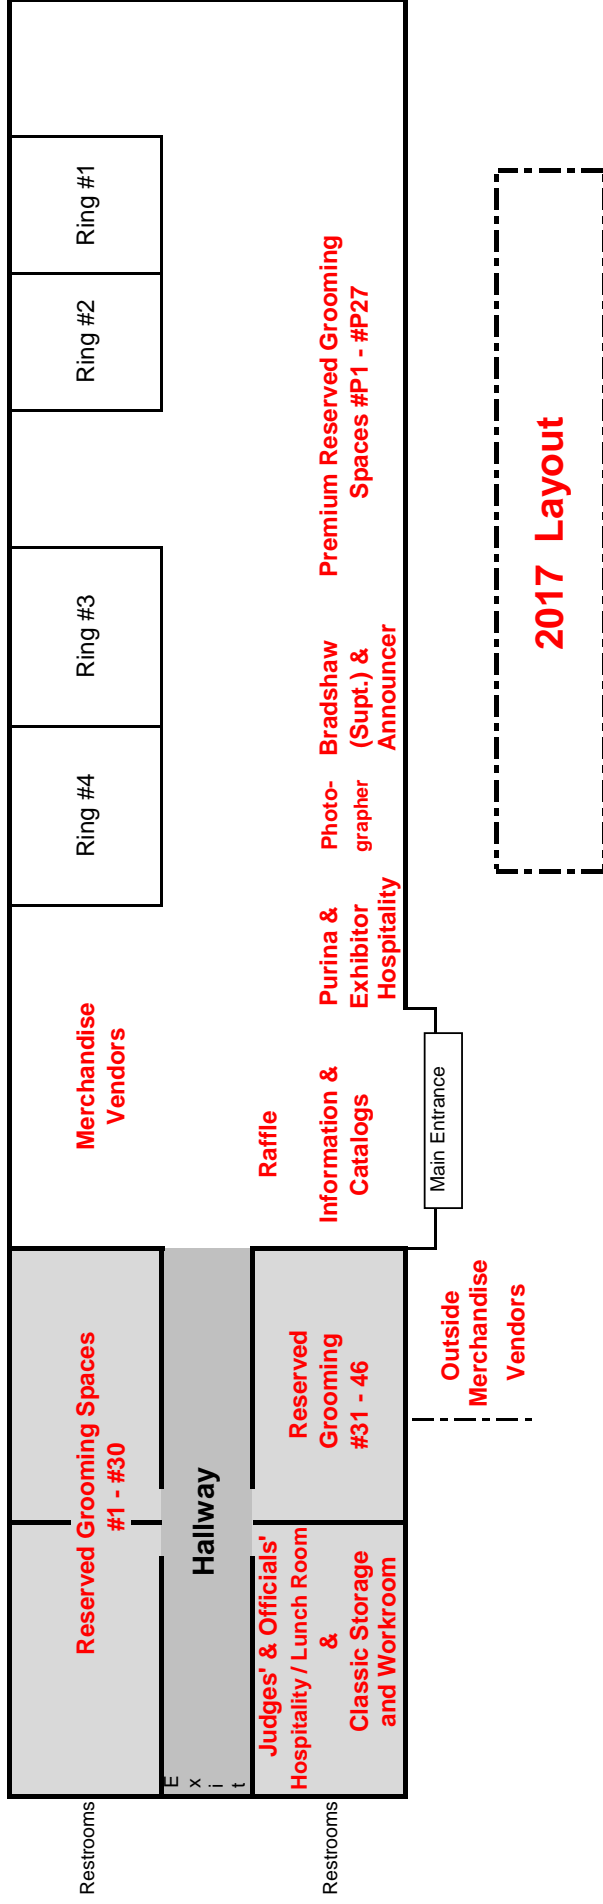

North →

Old Pueblo Hall

Not To Scale!