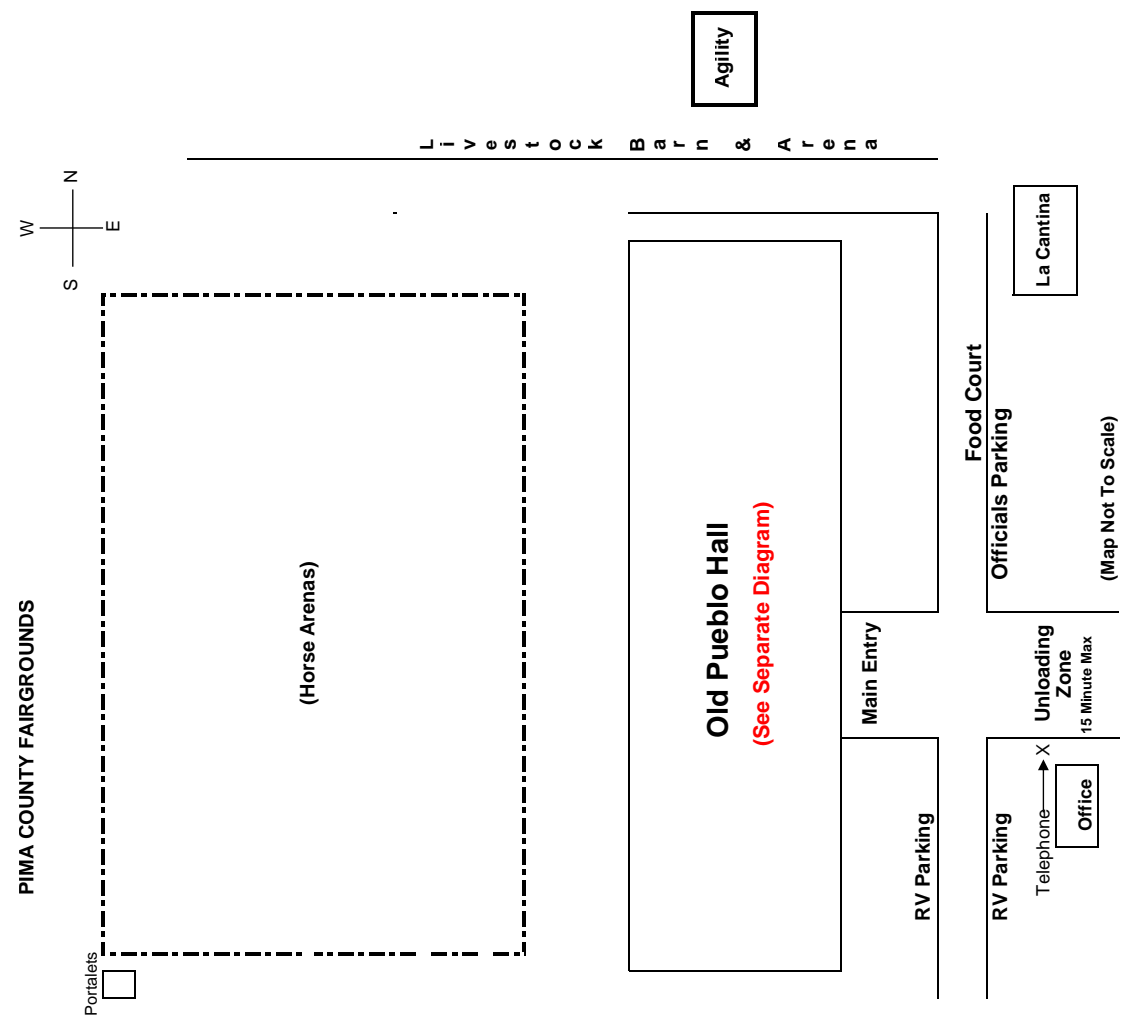

# Old Pueblo Hall

Not To Scale!

- [ ] = Shade Tenting
- [G] = Grooming Tent
- - - - = Electricity
- - - - = Wind Barrier Fencing
- [W] [M] = Restrooms

This map is not scaled to size.