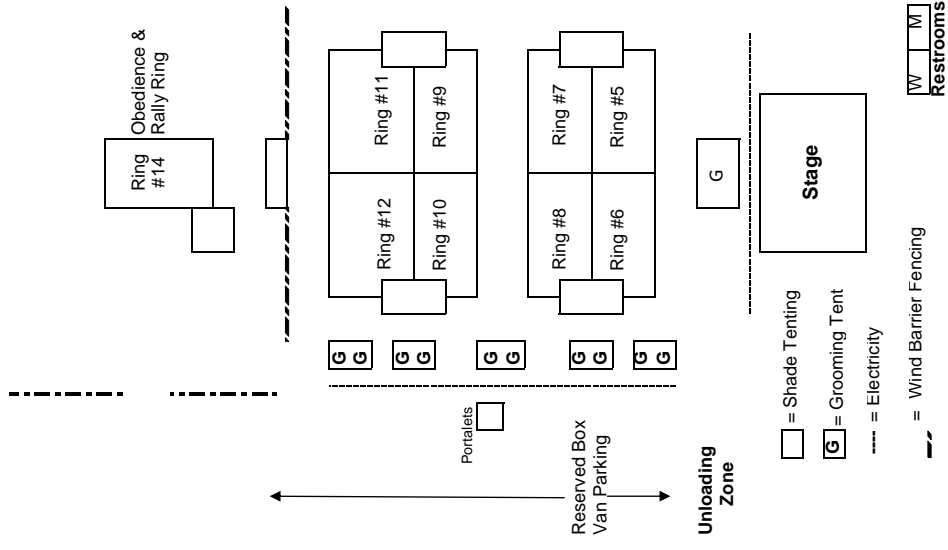

# Old Pueblo Hall

Not To Scale!

- [ ] = Shade Tenting
- [G] = Grooming Tent
- - - - = Electricity
- - - - = Wind Barrier Fencing
- [W] [M] = Restrooms

This map is not scaled to size.