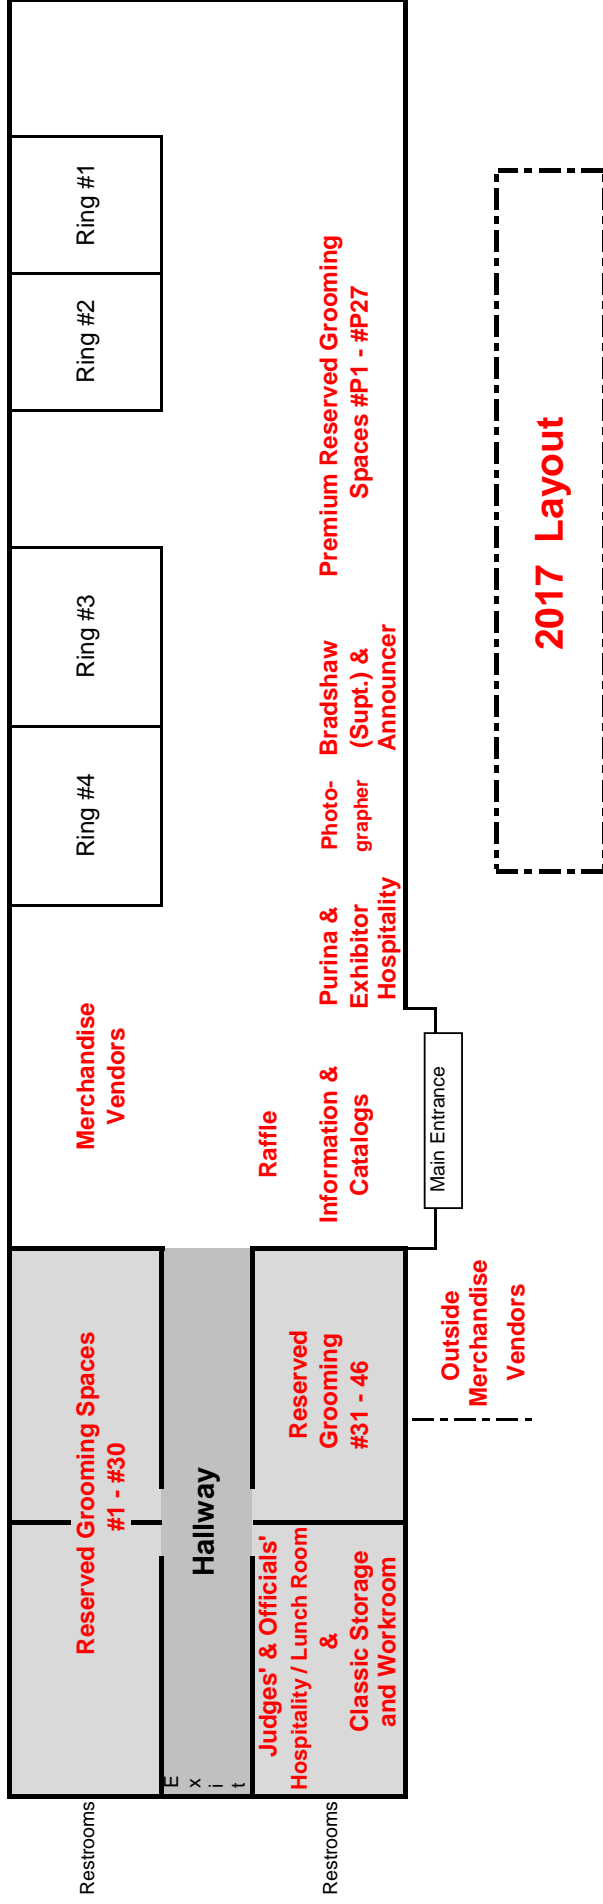

North →

Old Pueblo Hall

2017 Layout

Not To Scale!

- = Shade Tenting
- = Grooming Tent
- = Electricity
- = Wind Barrier Fencing
- Restrooms

2017 Coyote Classic Dog Shows

- Tucson Kennel Club (1)
- Tucson Kennel Club (2)
- Greater Sierra Vista Kennel Club (1)
- Greater Sierra Vista Kennel Club (2)