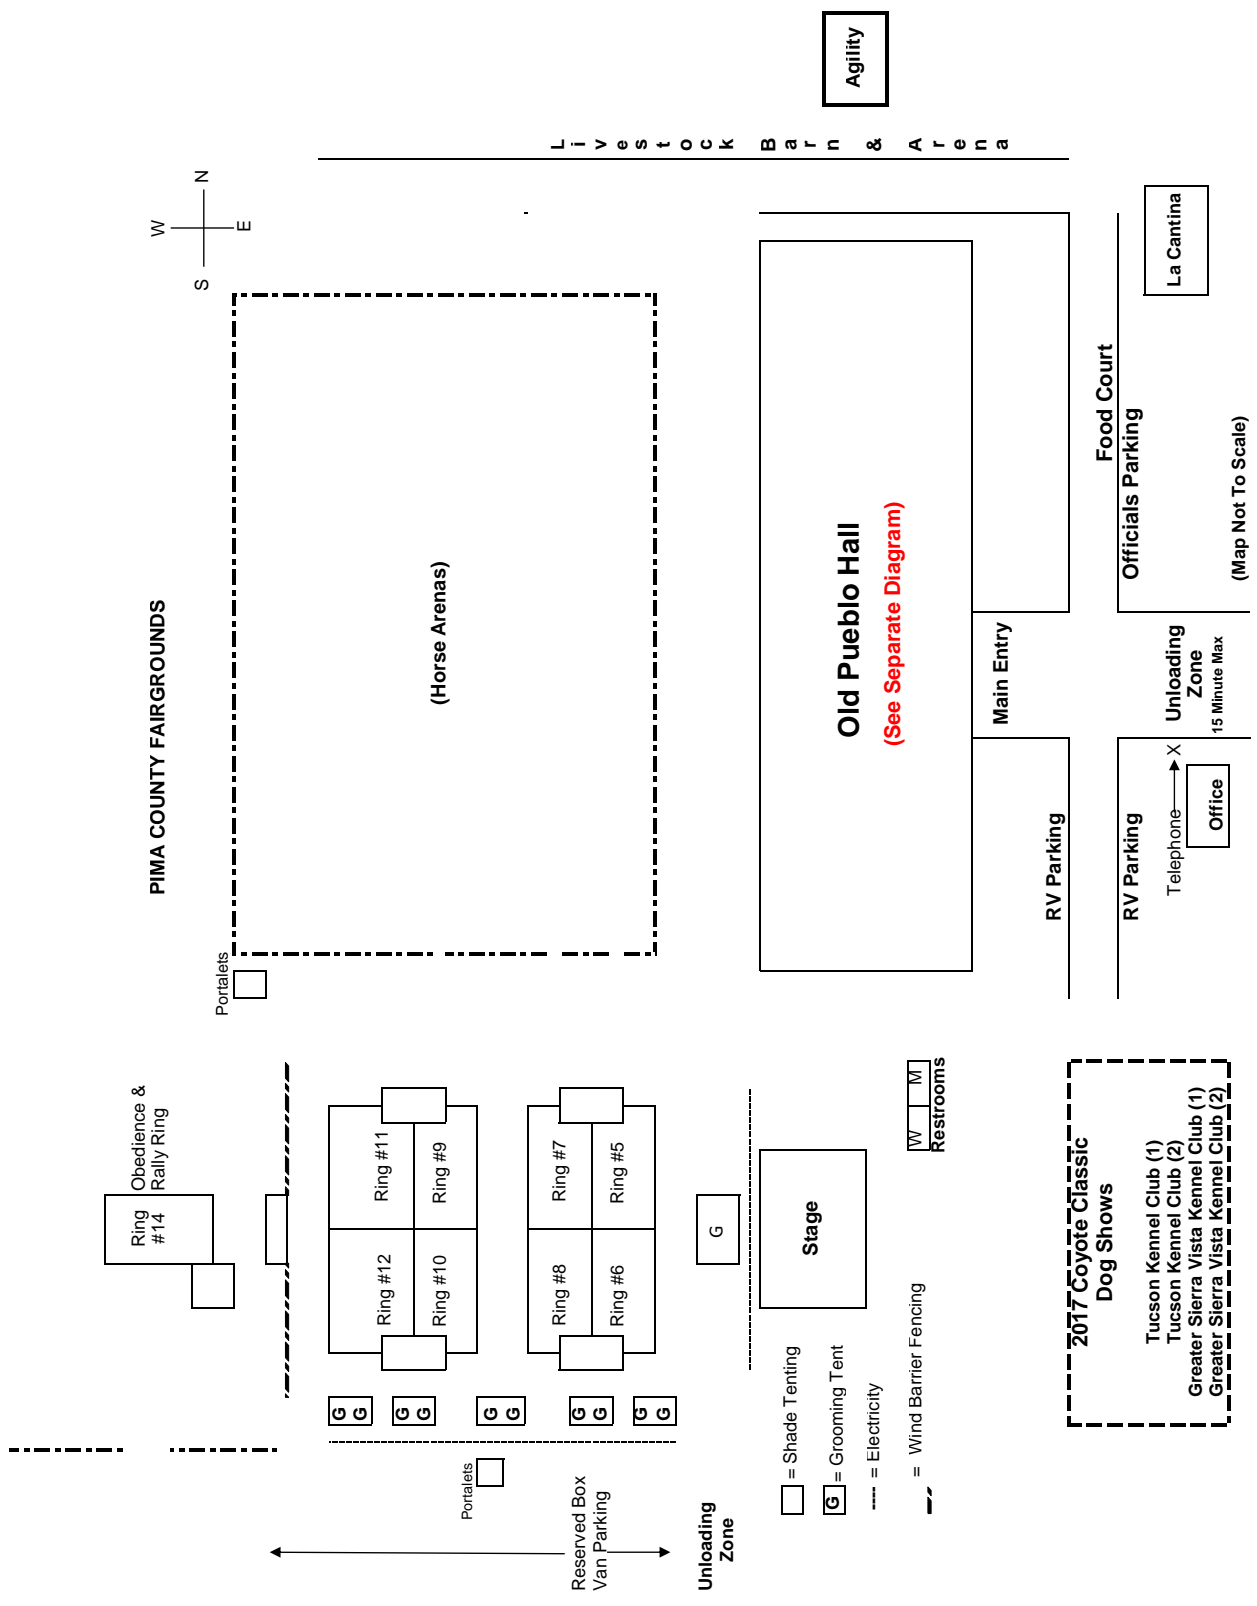

North →

Old Pueblo Hall

2017 Layout

Not To Scale!

- = Shade Tenting
- = Grooming Tent
- = Electricity
- = Wind Barrier Fencing
- Restrooms

2017 Coyote Classic Dog Shows

- Tucson Kennel Club (1)
- Tucson Kennel Club (2)
- Greater Sierra Vista Kennel Club (1)
- Greater Sierra Vista Kennel Club (2)