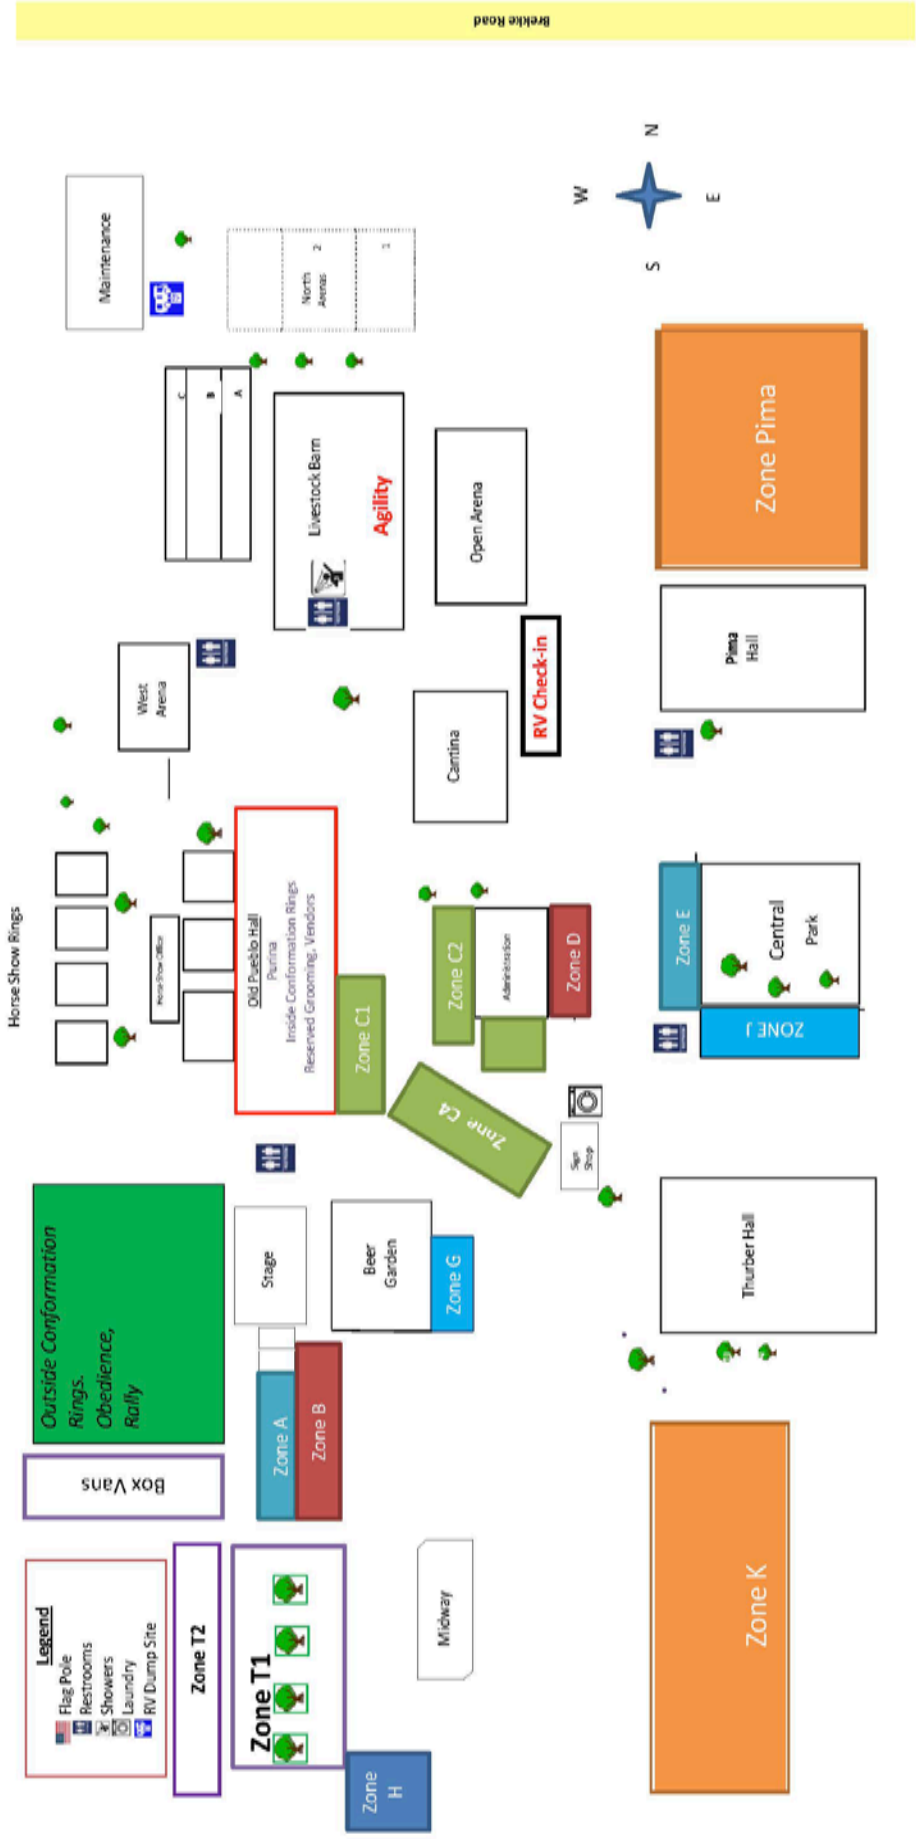

North →

Old Pueblo Hall

2017 Layout

Not To Scale!

- = Shade Tenting
- = Grooming Tent
- = Electricity
- = Wind Barrier Fencing
- Restrooms

2017 Coyote Classic Dog Shows

- Tucson Kennel Club (1)
- Tucson Kennel Club (2)
- Greater Sierra Vista Kennel Club (1)
- Greater Sierra Vista Kennel Club (2)