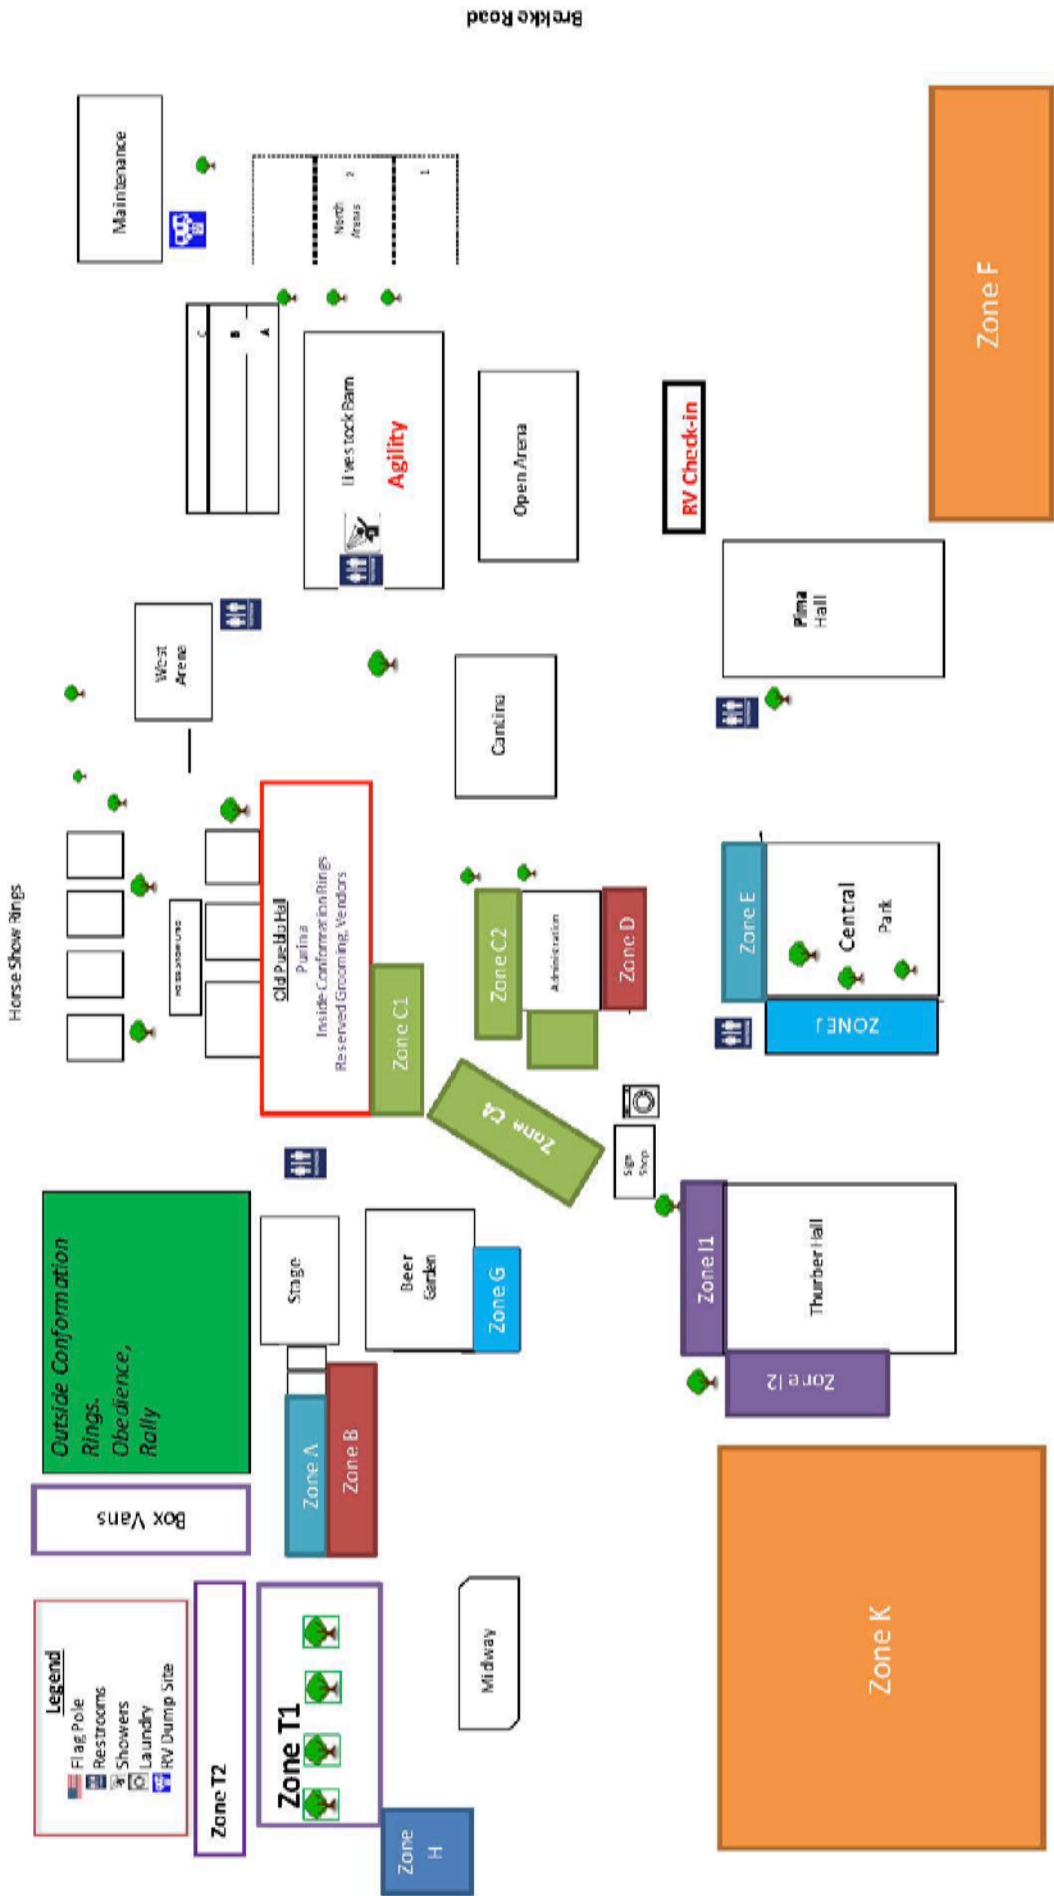

This map is not scaled to size.