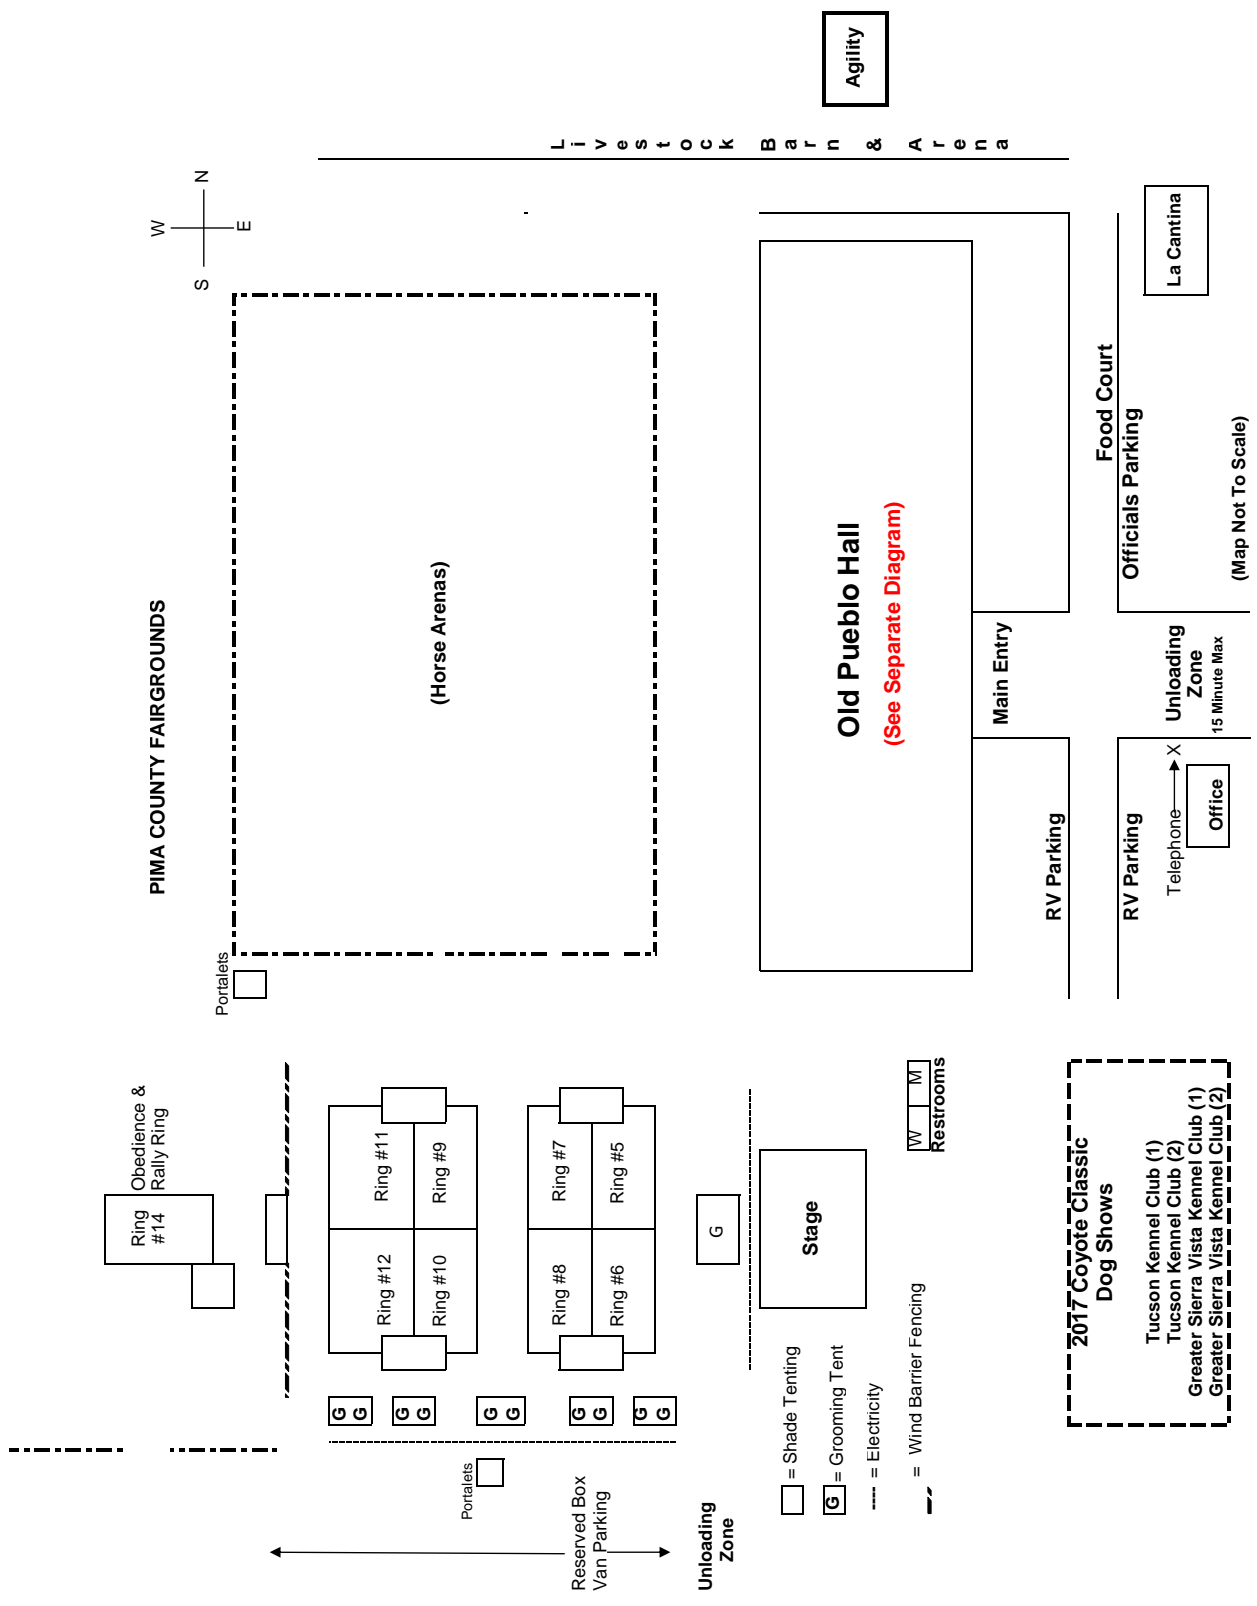

North →

Old Pueblo Hall

Not To Scale!

2017 Layout

- [] = Shade Tenting
- [G] = Grooming Tent
- = Electricity
- - - - = Wind Barrier Fencing
- [W] [M] = Restrooms

This map is not scaled to size.