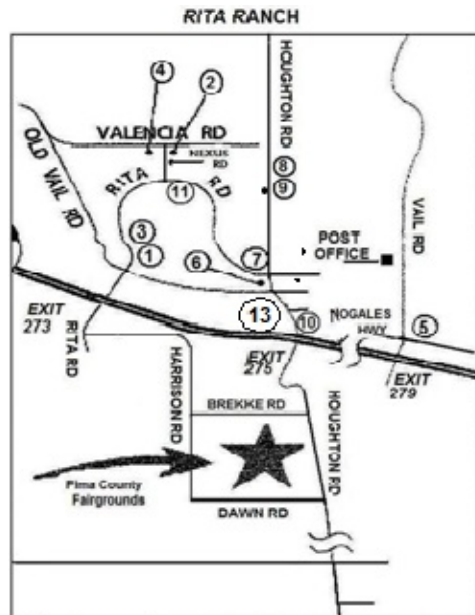

RITA RANCH SHOPPING & BUSINESS LOCATOR (map below)

1. 1 – Rita Ranch Market Gas Station, Mexican Restaurant
2. 2 – Walgreens - 9184 E Valencia Rd 520-574-8325
3. 3 – Domino's Pizza – 8045 E S Rita Rd – 520-325-5050
4. 4 – Safeway, Chinese Combo (fast food) Blockbuster Video Sales/Rental, Subway, Dry Cleaner, Hair Salon, Grandma Tony's Pizza, Café Bonita 520-663-1733, Water Haven (water Store) UPS Store, Thai Restaurant
5. 5 –Vail Steakhouse -13005 E Benson Hwy (freeway frontage Rd) 520-762-8777
6. 6 – Carondelet Medical Mall 8290 Houghton Rd 520-873-6200 & Medical Mall At Rita Ranch #180 520-873-3100
7. 7 – Fry's Food Store, Pharmacy, Chase Bank, Bank of America, Pizza Hut, Allstate Insurance, Baskin Robbins Brueggers Bagels, Verizon Communications
8. 8 – Chuy's Mesquite Broiler 7585 S Houghton – 520-633-3691
9. 9 -- Madera Animal Hospital 7681 S Houghton 520-574-3700
10. 10 – Cactus Country RV Resort 10195 S Houghton
11. 11 – Tucson Medical Center Urgent Care 9348 E Rita Rd 520-623-4000 M-F 12-8 & 12-4 Saturday

VETERINARY CLINICS:

A- Southwest Veterinary Specialists 7474 E Broadway 520-790-4742 Blvd, 520-888-3177 – 24 Hr. Emergency B- Eastpointe Pet Clinic – 6470 E 22nd Street, C-Pima Pet Clinic 4832 E Speedway Blvd, 520-327-5624 F- Pilot Travel Center (I-10 exit 268) 5570 E Travel Plaza Way, Tucson, AZ 520-663-3348 Across from Triple T Truck Stop.	D –Madera Animal Hospital Listed on (RITA RANCH MAP 9 above) 7601 S Houghton Rd, 520-574-3700 E – Rita Ranch Pet Clinic, 8130 S Houghton Rd, (520) 624-6100