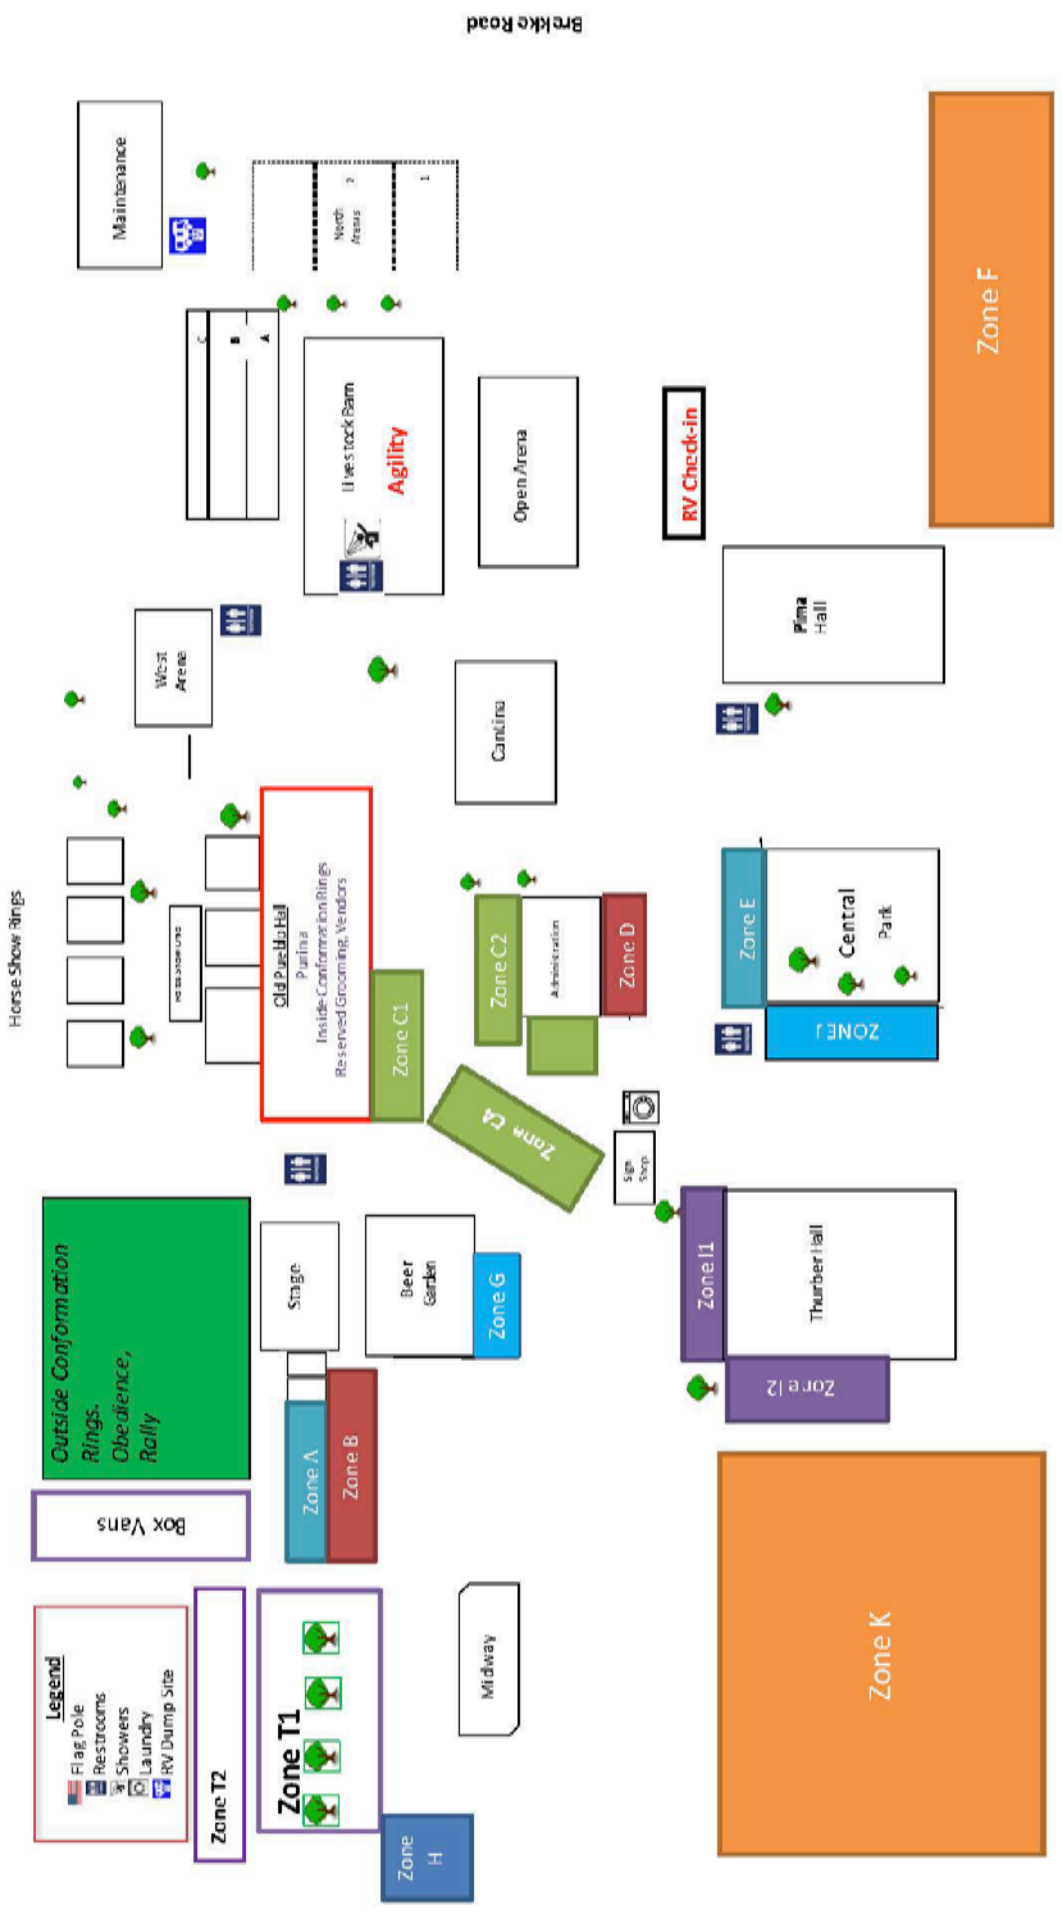

This map is not scaled to size.