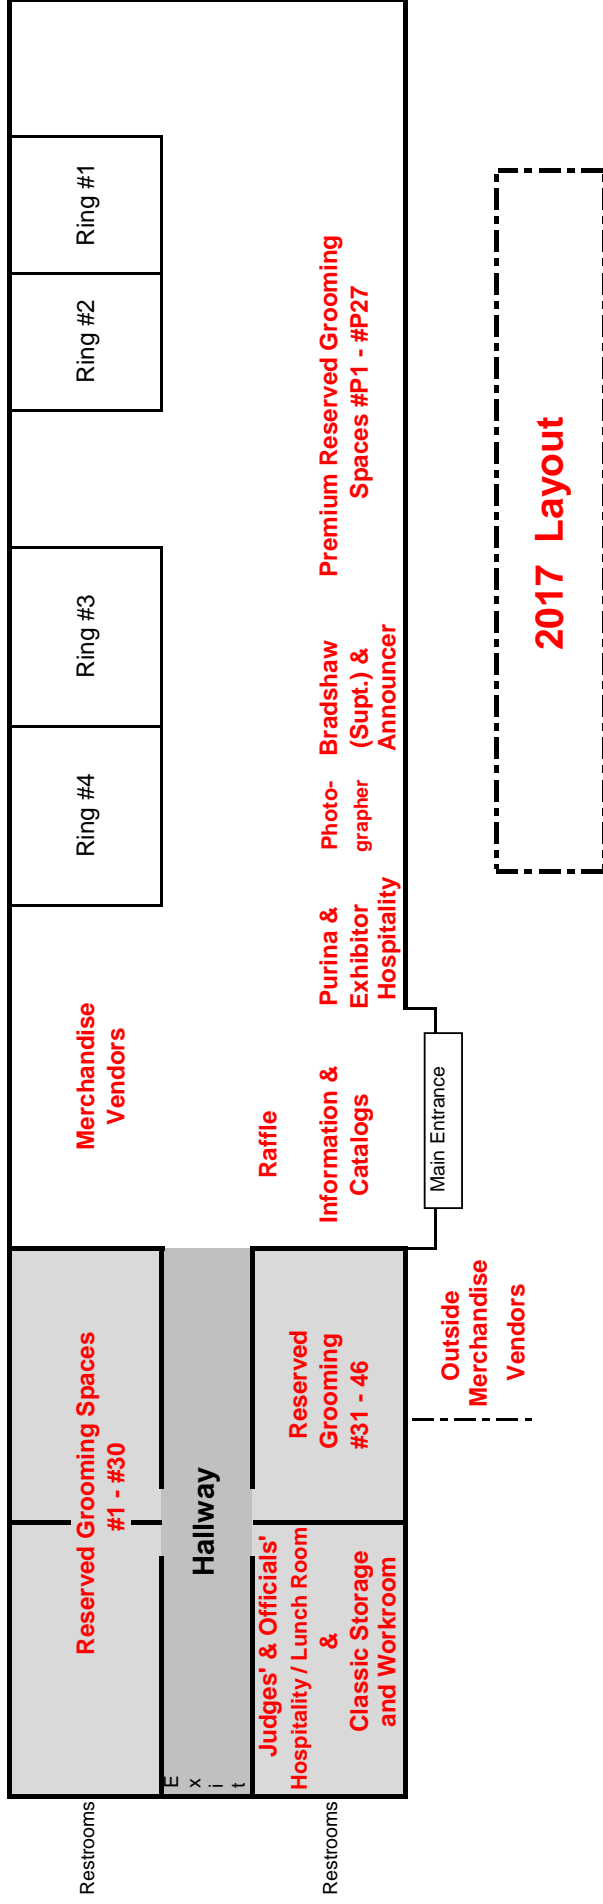

North →

Old Pueblo Hall

Not To Scale!

2017 Layout

- [] = Shade Tenting
- [G] = Grooming Tent
- = Electricity
- - - - = Wind Barrier Fencing
- [W] [M] = Restrooms

This map is not scaled to size.