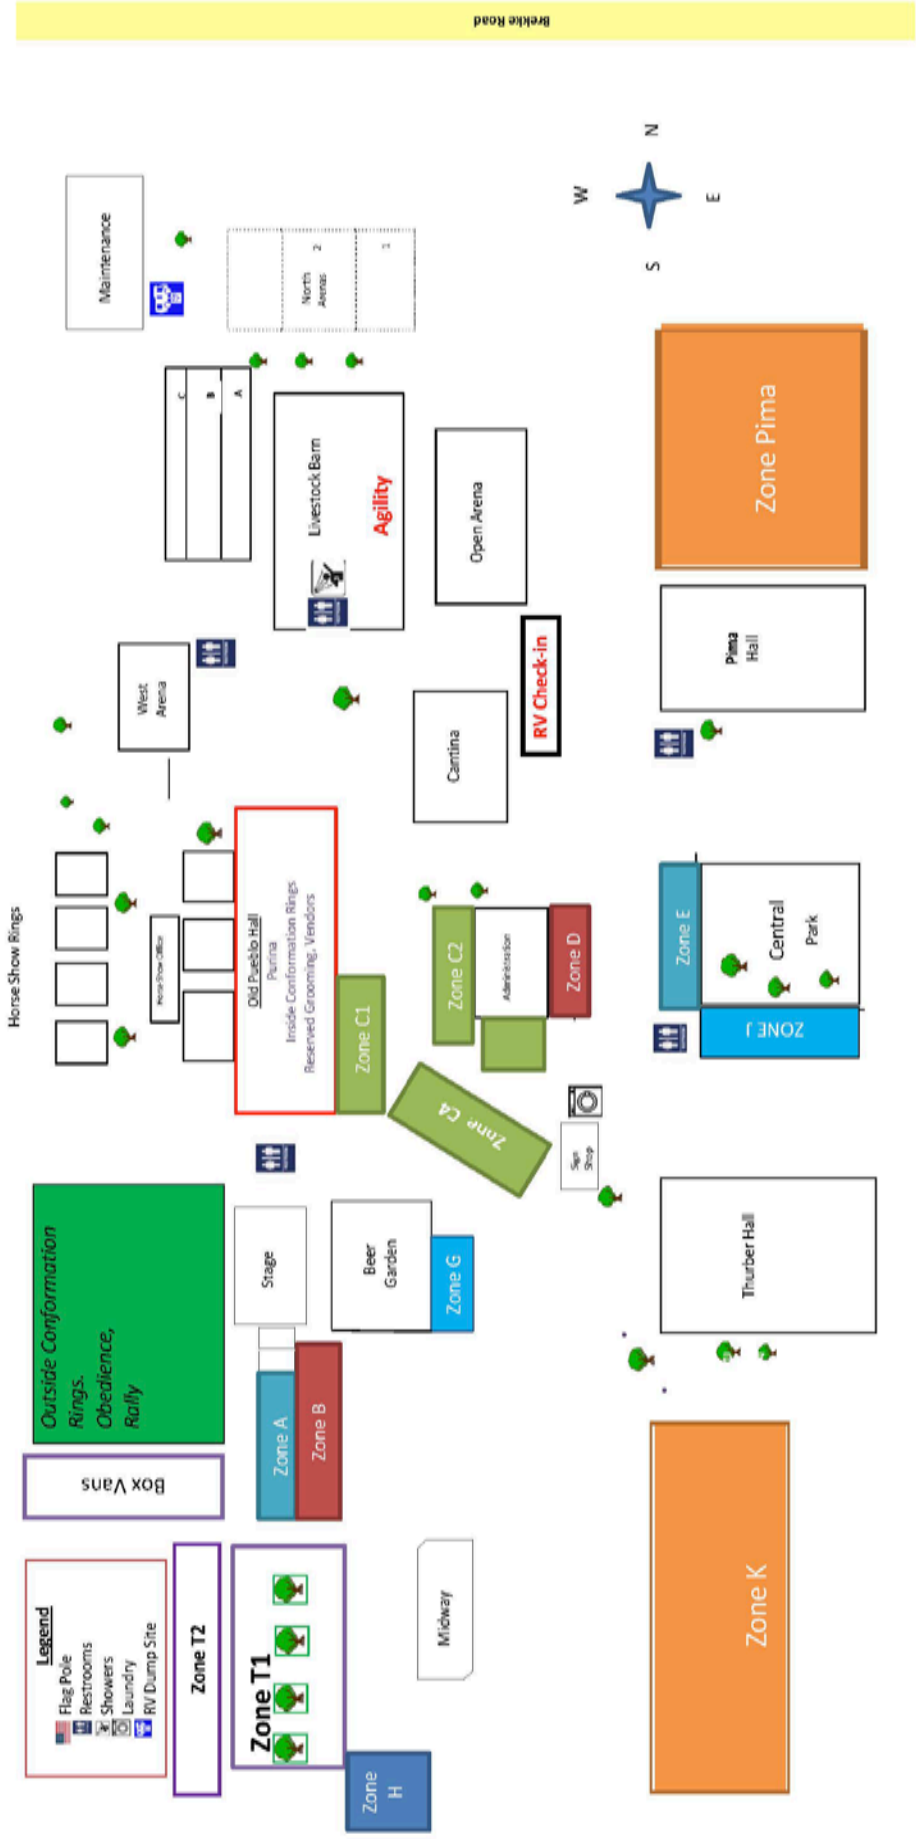

North →

Old Pueblo Hall

Not To Scale!

2017 Layout

- [] = Shade Tenting
- [G] = Grooming Tent
- = Electricity
- - - - = Wind Barrier Fencing
- [W] [M] = Restrooms

This map is not scaled to size.