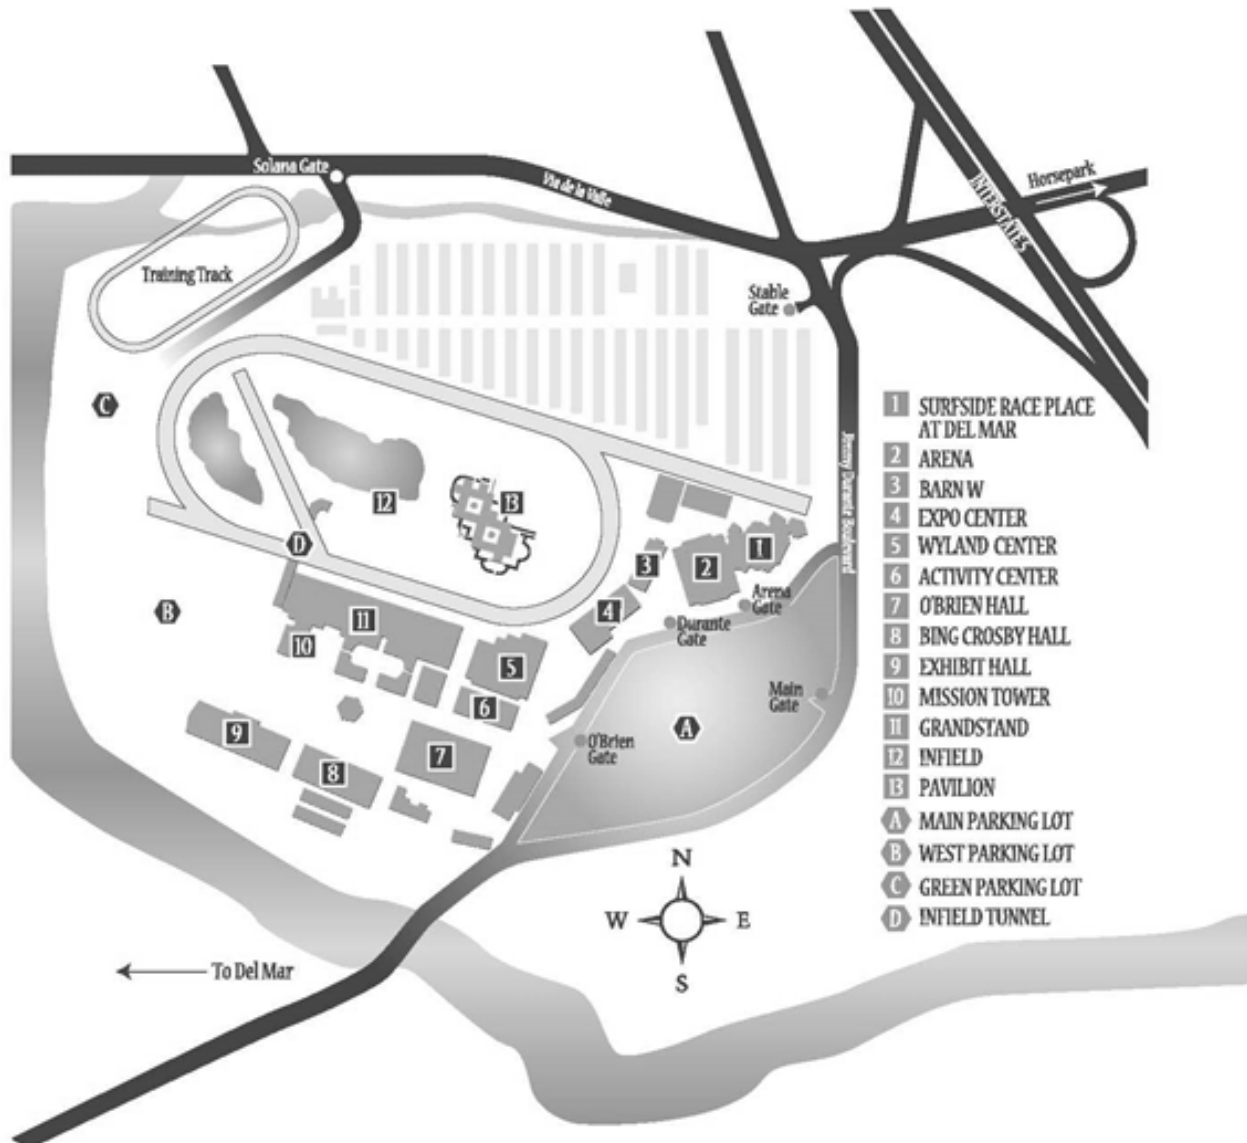

Del Mar Fairgrounds

- 1 SURFSIDE RACE PLACE AT DEL MAR
- 2 ARENA
- 3 BARN W
- 4 EXPO CENTER
- 5 WYLAND CENTER
- 6 ACTIVITY CENTER
- 7 O'BRIEN HALL
- 8 BING CROSBY HALL
- 9 EXHIBIT HALL
- 10 MISSION TOWER
- 11 GRANDSTAND
- 12 INFIELD
- 13 PAVILION
- A MAIN PARKING LOT
- B WEST PARKING LOT
- C GREEN PARKING LOT
- D INFIELD TUNNEL

SATURDAY JUDGING SCHEDULE

Please Note: This Schedule is for the convenience of exhibitors and spectators. If a discrepancy exists between these times and/or ring numbers, and those listed under the ring number in the body of the program, follow the latter.

BREED	TOTAL	TIME	NO
Affenpinscher	2	8:00 AM	10
Afghan Hound	17	12:20 PM	8
Airedale Terrier	4	11:30 AM	18
Akita	2	9:10 AM	18
Alaskan Malamute	5	12:45 PM	5
American Eskimos	4	3:20 PM	15
American Hairless Terrier	2	10:20 AM	18
Anatolian Shepherd	15	11:00 AM	14
Australian Cattle Dog	20	12:45 PM	17
Australian Shepherd	11	9:00 AM	17
Barbet	2	8:00 AM	4
Basenji	11	8:55 AM	8
Basset Hound	14	9:55 AM	8
Beagle Thirteen Inches	5	8:55 AM	8
Beagle Fifteen Inches	8	8:55 AM	8
Bearded Collie	9	10:00 AM	17
Beauceron	9	8:00 AM	17
Beginner Novice A	8	11:00 AM	1
Beginner Novice B	6	11:00 AM	1
Belgian Malinois	3	8:00 AM	17
Belgian Sheepdog	4	8:00 AM	17
Belgian Tervuren	6	8:00 AM	17
Bergamasco Sheepdog	2	9:00 AM	17
Berger Picard	3	8:00 AM	17
Bernese Mountain Dog	1	8:00 AM	18
Bichon Frise	26	12:20 PM	8
Bichon Frises Swp	6	11:15 AM	8
Bichon Frises Veteran Swp	2	11:15 AM	8
Black and Tan Coonhound	4	8:00 AM	8
Black Russian Terrier	7	9:00 AM	15
Bloodhound	5	8:00 AM	8
Border Collie	7	9:00 AM	17
Border Terrier	5	9:00 AM	11
Borzoi	18	10:30 AM	8
Boston Terrier	11	10:00 AM	15
Bouvier Des Flandres	7	12:45 PM	5
Boxer	42	8:00 AM	14
Briard	3	10:00 AM	17
Brittany	10	9:00 AM	6
Brussels Griffon	7	8:00 AM	10
Bull Terrier (Colored)	1	10:00 AM	11
Bulldog	42	8:00 AM	19
Bullmastiff	17	9:00 AM	15
Cairn Terrier	5	8:00 AM	11
Cane Corso	16	11:00 AM	14
Cardigan Welsh Corgi	7	10:00 AM	17
Cavalier King Charles Spaniel	33	10:25 AM	10
Chesapeake Bay Retriever	5	8:00 AM	4
Chihuahua (Long Coat)	6	10:00 AM	10
Chihuahua (Smooth Coat)	17	8:00 AM	10
Chinese Crested	1	9:50 AM	12
Cirneco dell Etna	1	9:00 AM	6
Clumber Spaniel	3	10:00 AM	6
Cocker Spaniel (Ascob)	2	10:20 AM	18
Cocker Spaniel (Black)	2	10:20 AM	18
Cocker Spaniel (Parti-Color)	3	10:20 AM	18
Dachshund (Longhaired)	16	12:15 PM	4
Dachshund (Smooth)	14	12:15 PM	4
Dachshund (Wirehaired)	13	12:15 PM	4
Dalmatian	42	10:40 AM	15
Doberman Pinscher	21	8:00 AM	5
Dogo Argentino	6	8:00 AM	5
Dogue De Bordeaux	2	1:15 PM	14
English Cocker Spaniel	11	10:05 AM	4
English Setter	5	10:00 AM	6
English Springer Spaniel	8	9:05 AM	4
Flat-Coated Retriever	23	8:00 AM	6
Fox Terrier (Wire)	2	10:00 AM	11
French Bulldog	56	1:05 PM	15
German Pinscher	1	12:05 PM	14
German Shepherd Dog	3	9:00 AM	17
German Shorthaired Pointer	7	8:00 AM	4
Giant Schnauzer	2	1:15 PM	14
Golden Retriever	50	12:45 PM	6
Gordon Setter	1	8:00 AM	6
Grand Basset Griffon Vendeen	2	8:00 AM	8
Great Dane	28	9:10 AM	18
Great Pyrenees	5	8:00 AM	15
Greyhound	1	12:45 PM	5
Havanese	5	9:00 AM	10
Icelandic Sheepdog	1	10:00 AM	17
Irish Setter	22	10:00 AM	6
Irish Red & White Setters	1	8:00 AM	6
Irish Terrier	4	10:20 AM	18
Irish Wolfhound	14	12:45 PM	5
Italian Greyhound	6	9:00 AM	10
Japanese Chin	6	8:00 AM	10
Keeshond	9	10:05 AM	4
Kerry Blue Terrier	1	10:00 AM	11
Kuvasz	2	1:15 PM	14
Labrador Retriever	12	9:00 AM	6