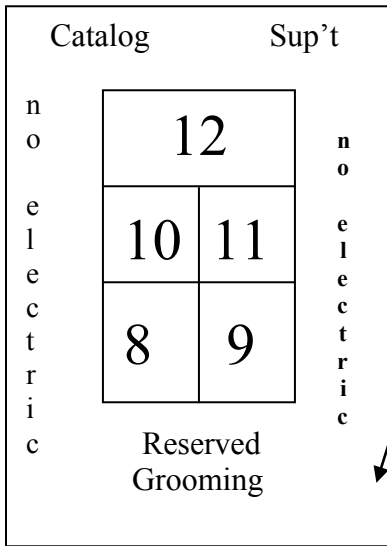

Total Dog Entries in Show: 1649

DAY OF SHOW PARKING AT SOLANA GATE

Exhibit Hall

RV PARKING

AED

Dog Wash

Vendors /
Meet the Breeds

Bing Crosby Hall