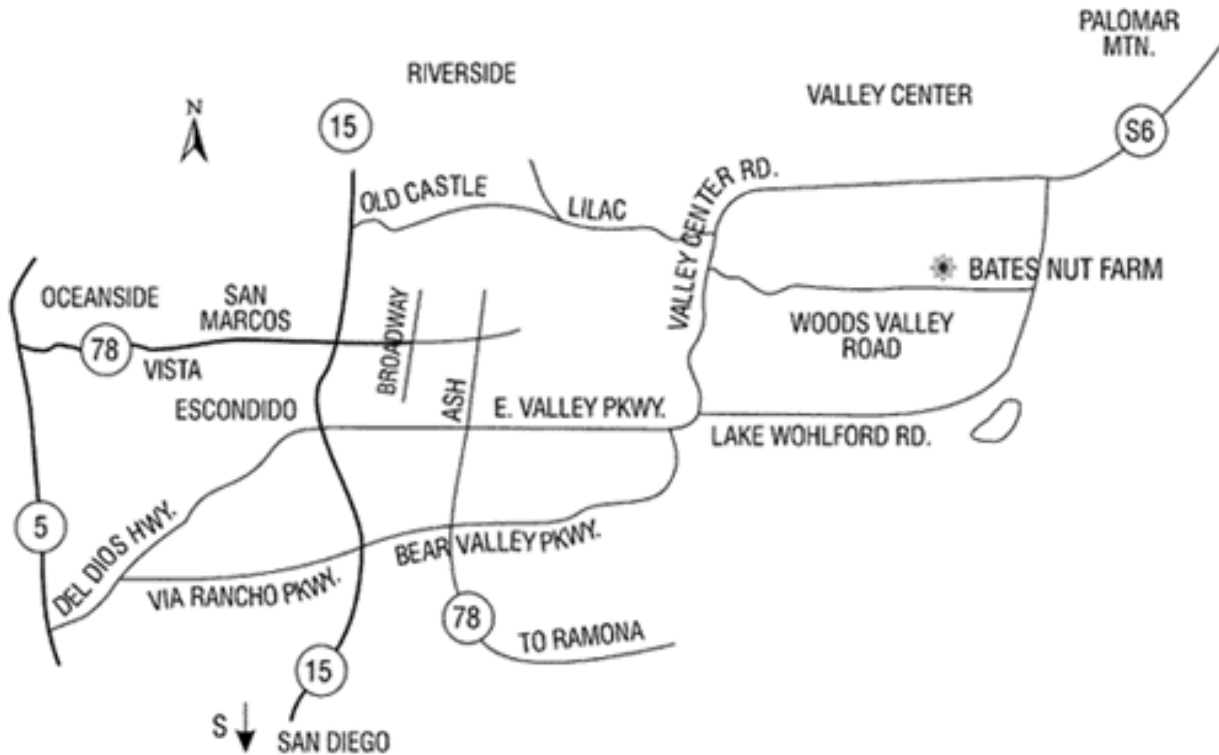

- BATES NUT FARM

From I-5 North or Southbound: Take Hwy 78 East. At Exit 17C, head on the ramp right and follow signs for Centre City Pkwy. Turn right onto W El Norte Pkwy. Go East 3.8 miles to E Valley Parkway. Turn left, go 4.2 miles on E Valley Parkway which will become Valley Center Road and turn right onto Woods Valley Rd. Go 3.2 miles and turn Left into Bates Nut Farm.

From I-15 Southbound: At Exit 41, take the ramp for Gopher Canyon Rd toward Old Castle Rd. Keep straight to get onto Gopher Canyon Rd. Turn right onto Champagne Blvd then left onto Old Castle Rd for 5.5 miles. Keep straight to get onto Lilac Rd for 3.3 miles. Turn right onto Valley Center Rd for 1.2 miles. Turn left onto Woods Valley Rd for 3.2 miles and turn Left into Bates Nut Farm.

From I-15 Northbound: Take Exit 27, Via Rancho Pkwy, East toward San Diego Zoo Safari Park. Road name changes to Bear Valley Pkwy. In 4.4 miles, turn right onto E Valley Pkwy. In 4.8 miles turn right onto Woods Valley Rd. Go 3.2 miles and turn Left into Bates Nut Farm.