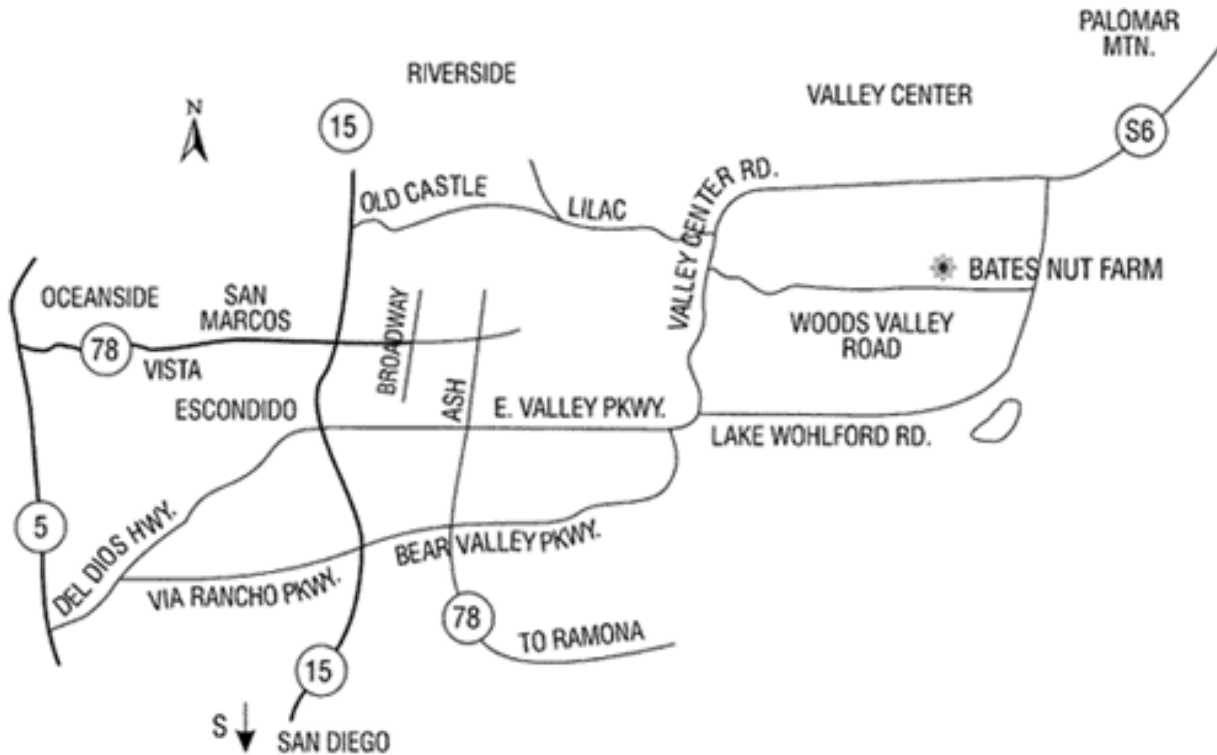

- BATES NUT FARM

From I-5 North or Southbound: Take Hwy 78 East. At Exit 17C, head on the ramp right and follow signs for Centre City Pkwy. Turn right onto W El Norte Pkwy. Go East 3.8 miles to E Valley Parkway. Turn left, go 4.2 miles on E Valley Parkway which will become Valley Center Road and turn right onto Woods Valley Rd. Go 3.2 miles and turn Left into Bates Nut Farm.

From I-15 Southbound: At Exit 41, take the ramp for Gopher Canyon Rd toward Old Castle Rd. Keep straight to get onto Gopher Canyon Rd. Turn right onto Champagne Blvd then left onto Old Castle Rd for 5.5 miles. Keep straight to get onto Lilac Rd for 3.3 miles. Turn right onto Valley Center Rd for 1.2 miles. Turn left onto Woods Valley Rd for 3.2 miles and turn Left into Bates Nut Farm.

From I-15 Northbound: Take Exit 27, Via Rancho Pkwy, East toward San Diego Zoo Safari Park. Road name changes to Bear Valley Pkwy. In 4.4 miles, turn right onto E Valley Pkwy. In 4.8 miles turn right onto Woods Valley Rd. Go 3.2 miles and turn Left into Bates Nut Farm.