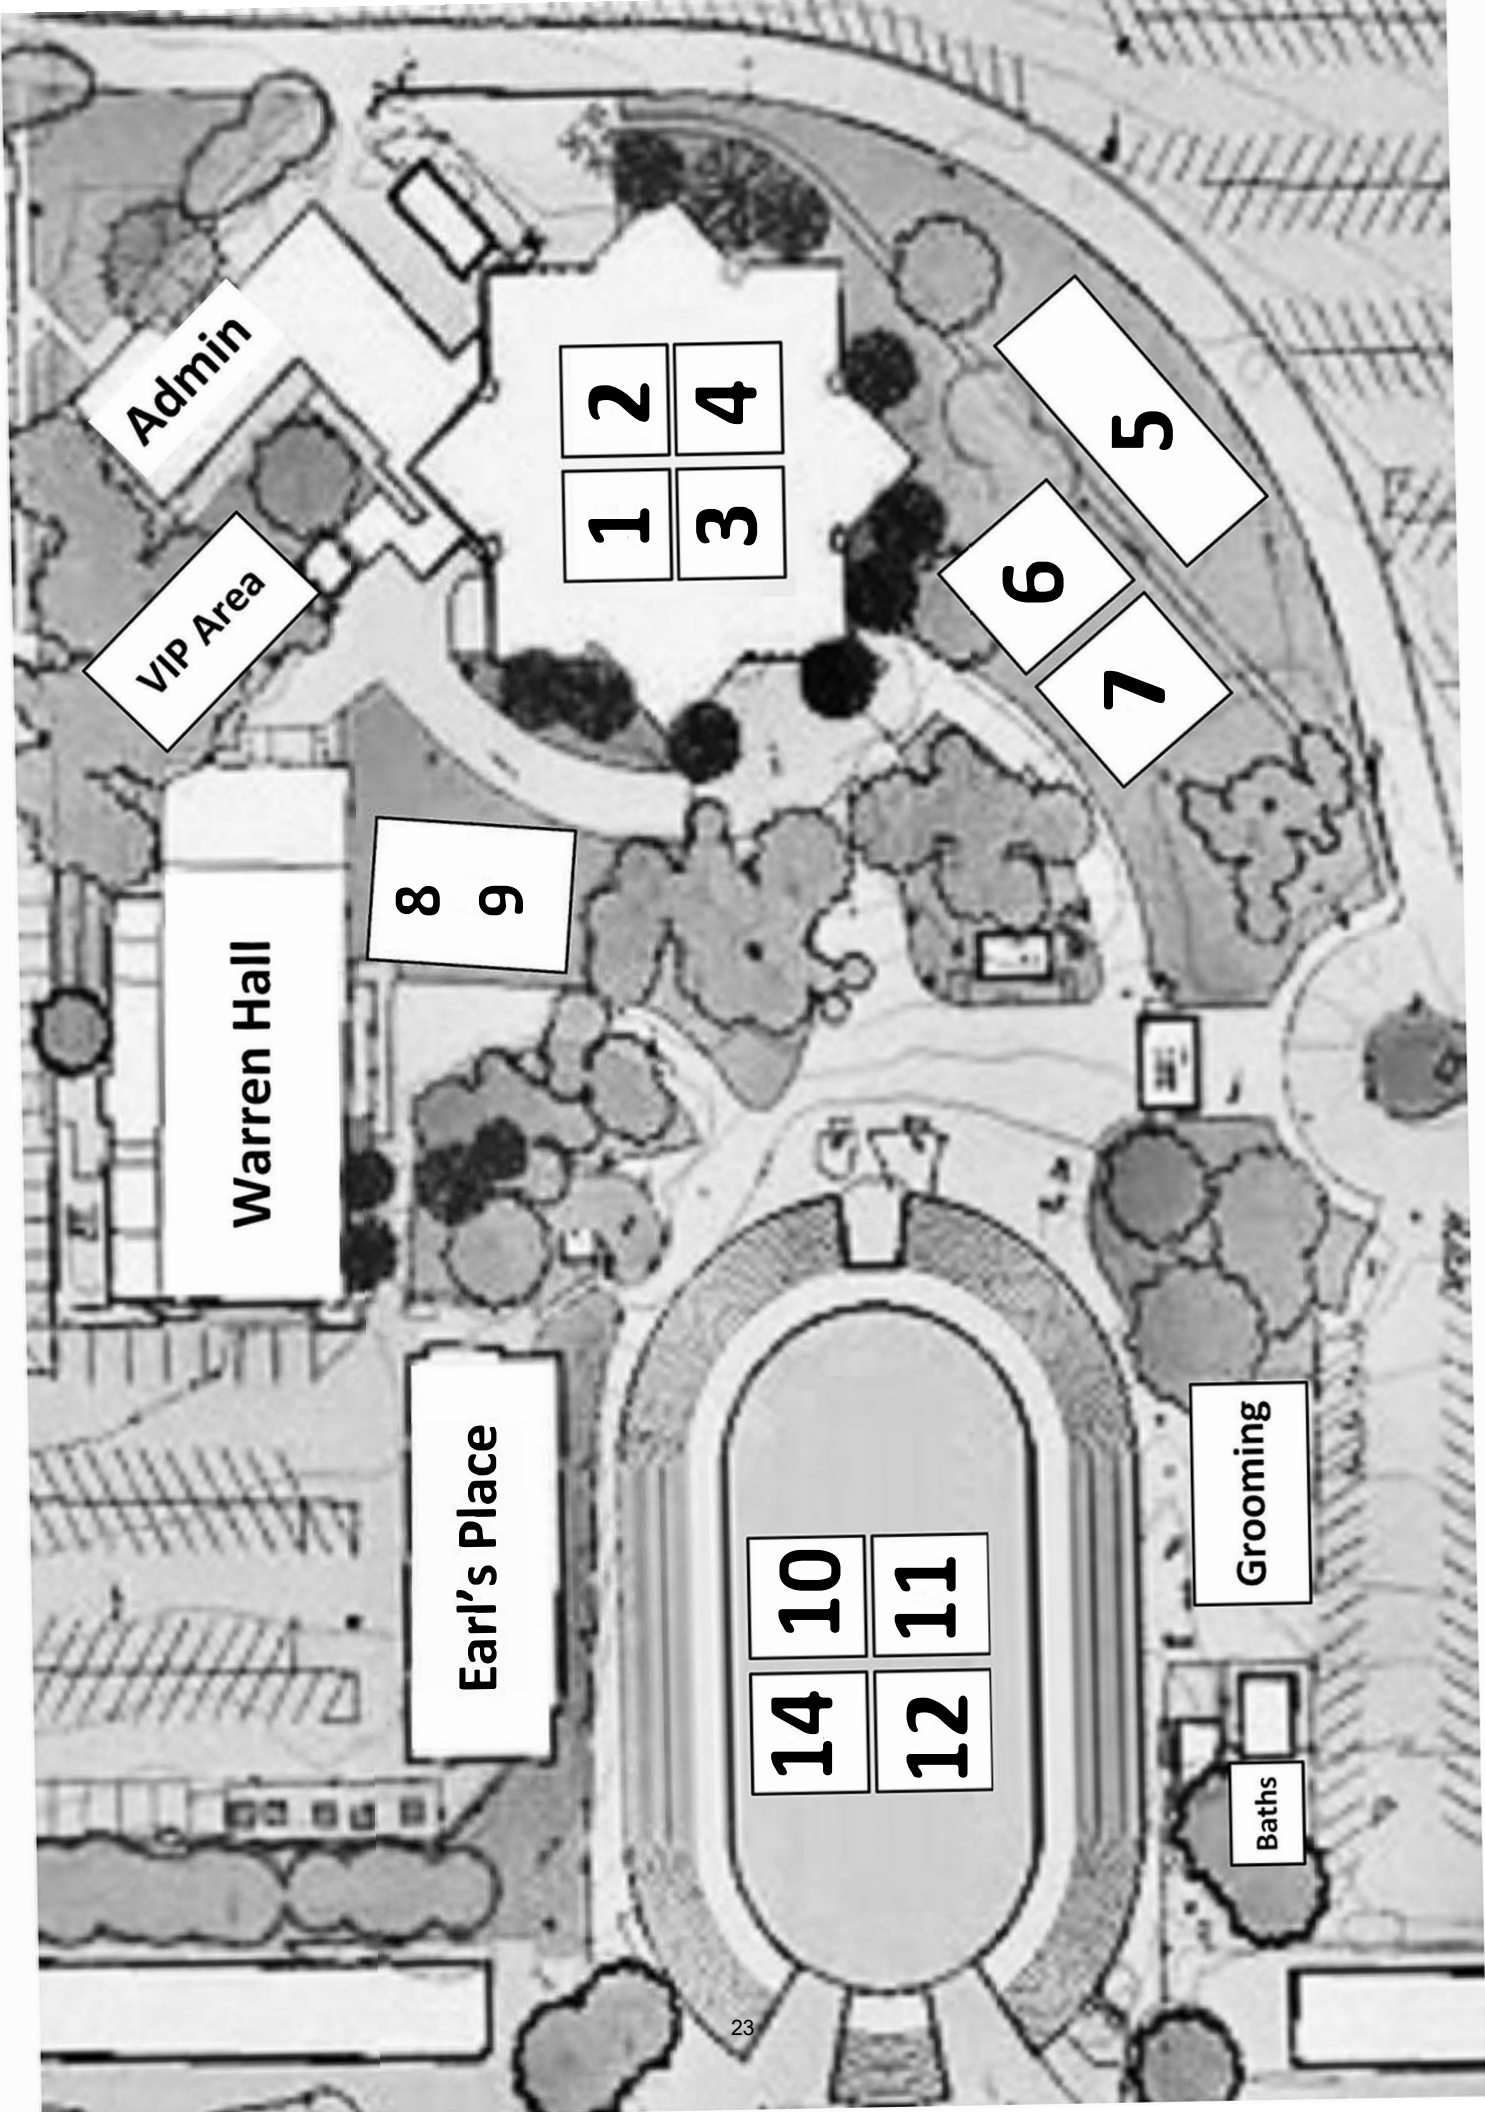

Total Dog Entries in Show: 1506

Admin

VIP Area

Warren Hall

Earl's Place

Grooming

Baths

2