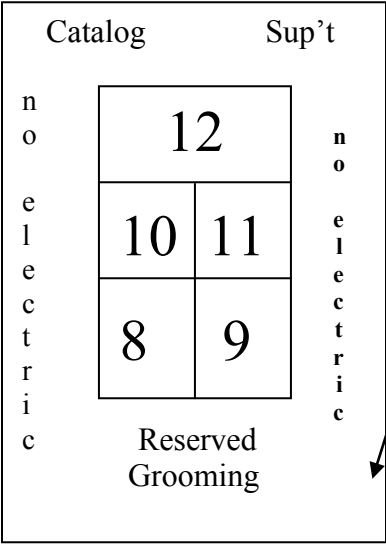

Total Dog Entries in Show: 1649

**DAY OF SHOW PARKING
AT SOLANA GATE**

Exhibit Hall

RV PARKING

AED

Dog Wash

Vendors /
Meet the Breeds

Bing Crosby Hall