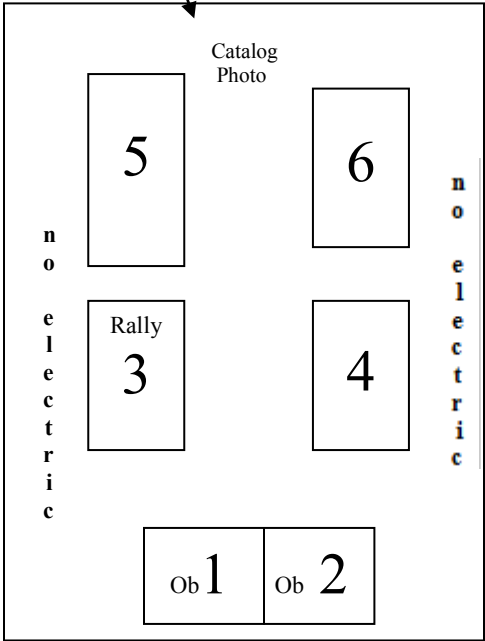

O'Brien Hall

Agility

ENTRY GATE

DAY OF SHOW PARKING
off Jimmy Durante Blvd.