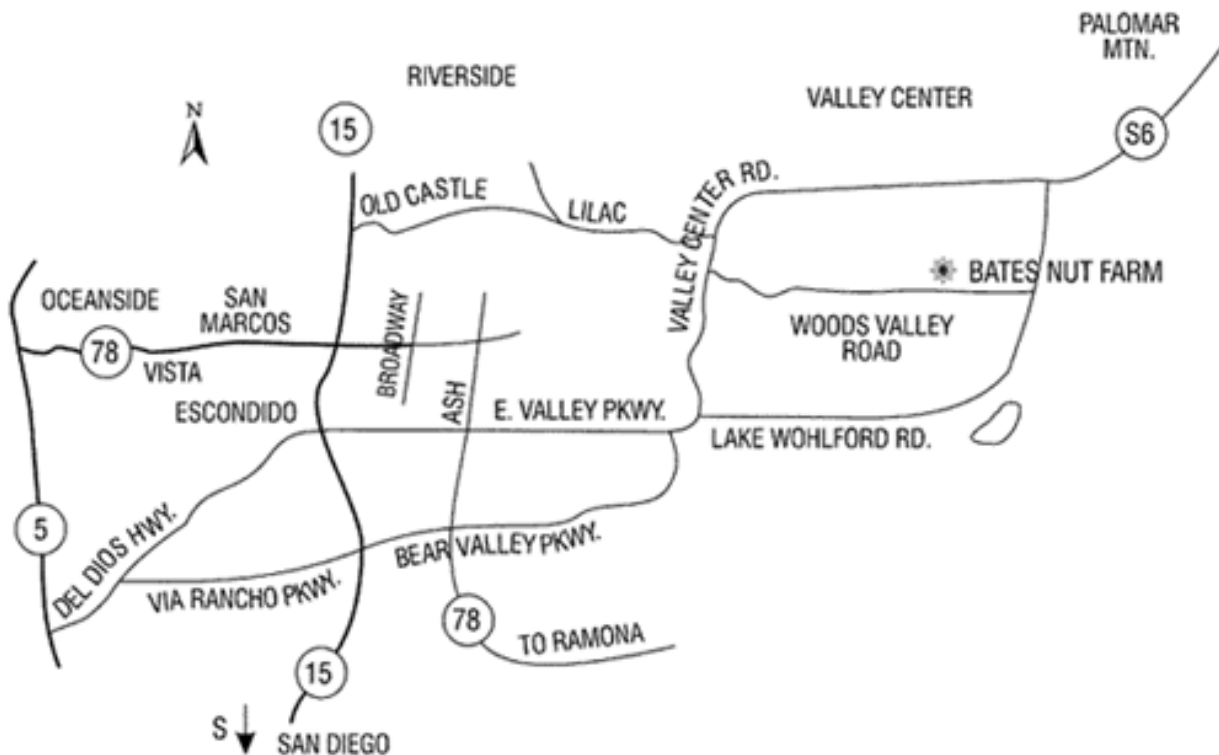

- BATES NUT FARM

From I-5 North or Southbound: Take Hwy 78 East. At Exit 17C, head on the ramp right and follow signs for Centre City Pkwy. Turn right onto W El Norte Pkwy. Go East 3.8 miles to E Valley Parkway. Turn left, go 4.2 miles on E Valley Parkway which will become Valley Center Road and turn right onto Woods Valley Rd. Go 3.2 miles and turn Left into Bates Nut Farm.

From I-15 Southbound: At Exit 41, take the ramp for Gopher Canyon Rd toward Old Castle Rd. Keep straight to get onto Gopher Canyon Rd. Turn right onto Champagne Blvd then left onto Old Castle Rd for 5.5 miles. Keep straight to get onto Lilac Rd for 3.3 miles. Turn right onto Valley Center Rd for 1.2 miles. Turn left onto Woods Valley Rd for 3.2 miles and turn Left into Bates Nut Farm.

From I-15 Northbound: Take Exit 27, Via Rancho Pkwy, East toward San Diego Zoo Safari Park. Road name changes to Bear Valley Pkwy. In 4.4 miles, turn right onto E Valley Pkwy. In 4.8 miles turn right onto Woods Valley Rd. Go 3.2 miles and turn Left into Bates Nut Farm.