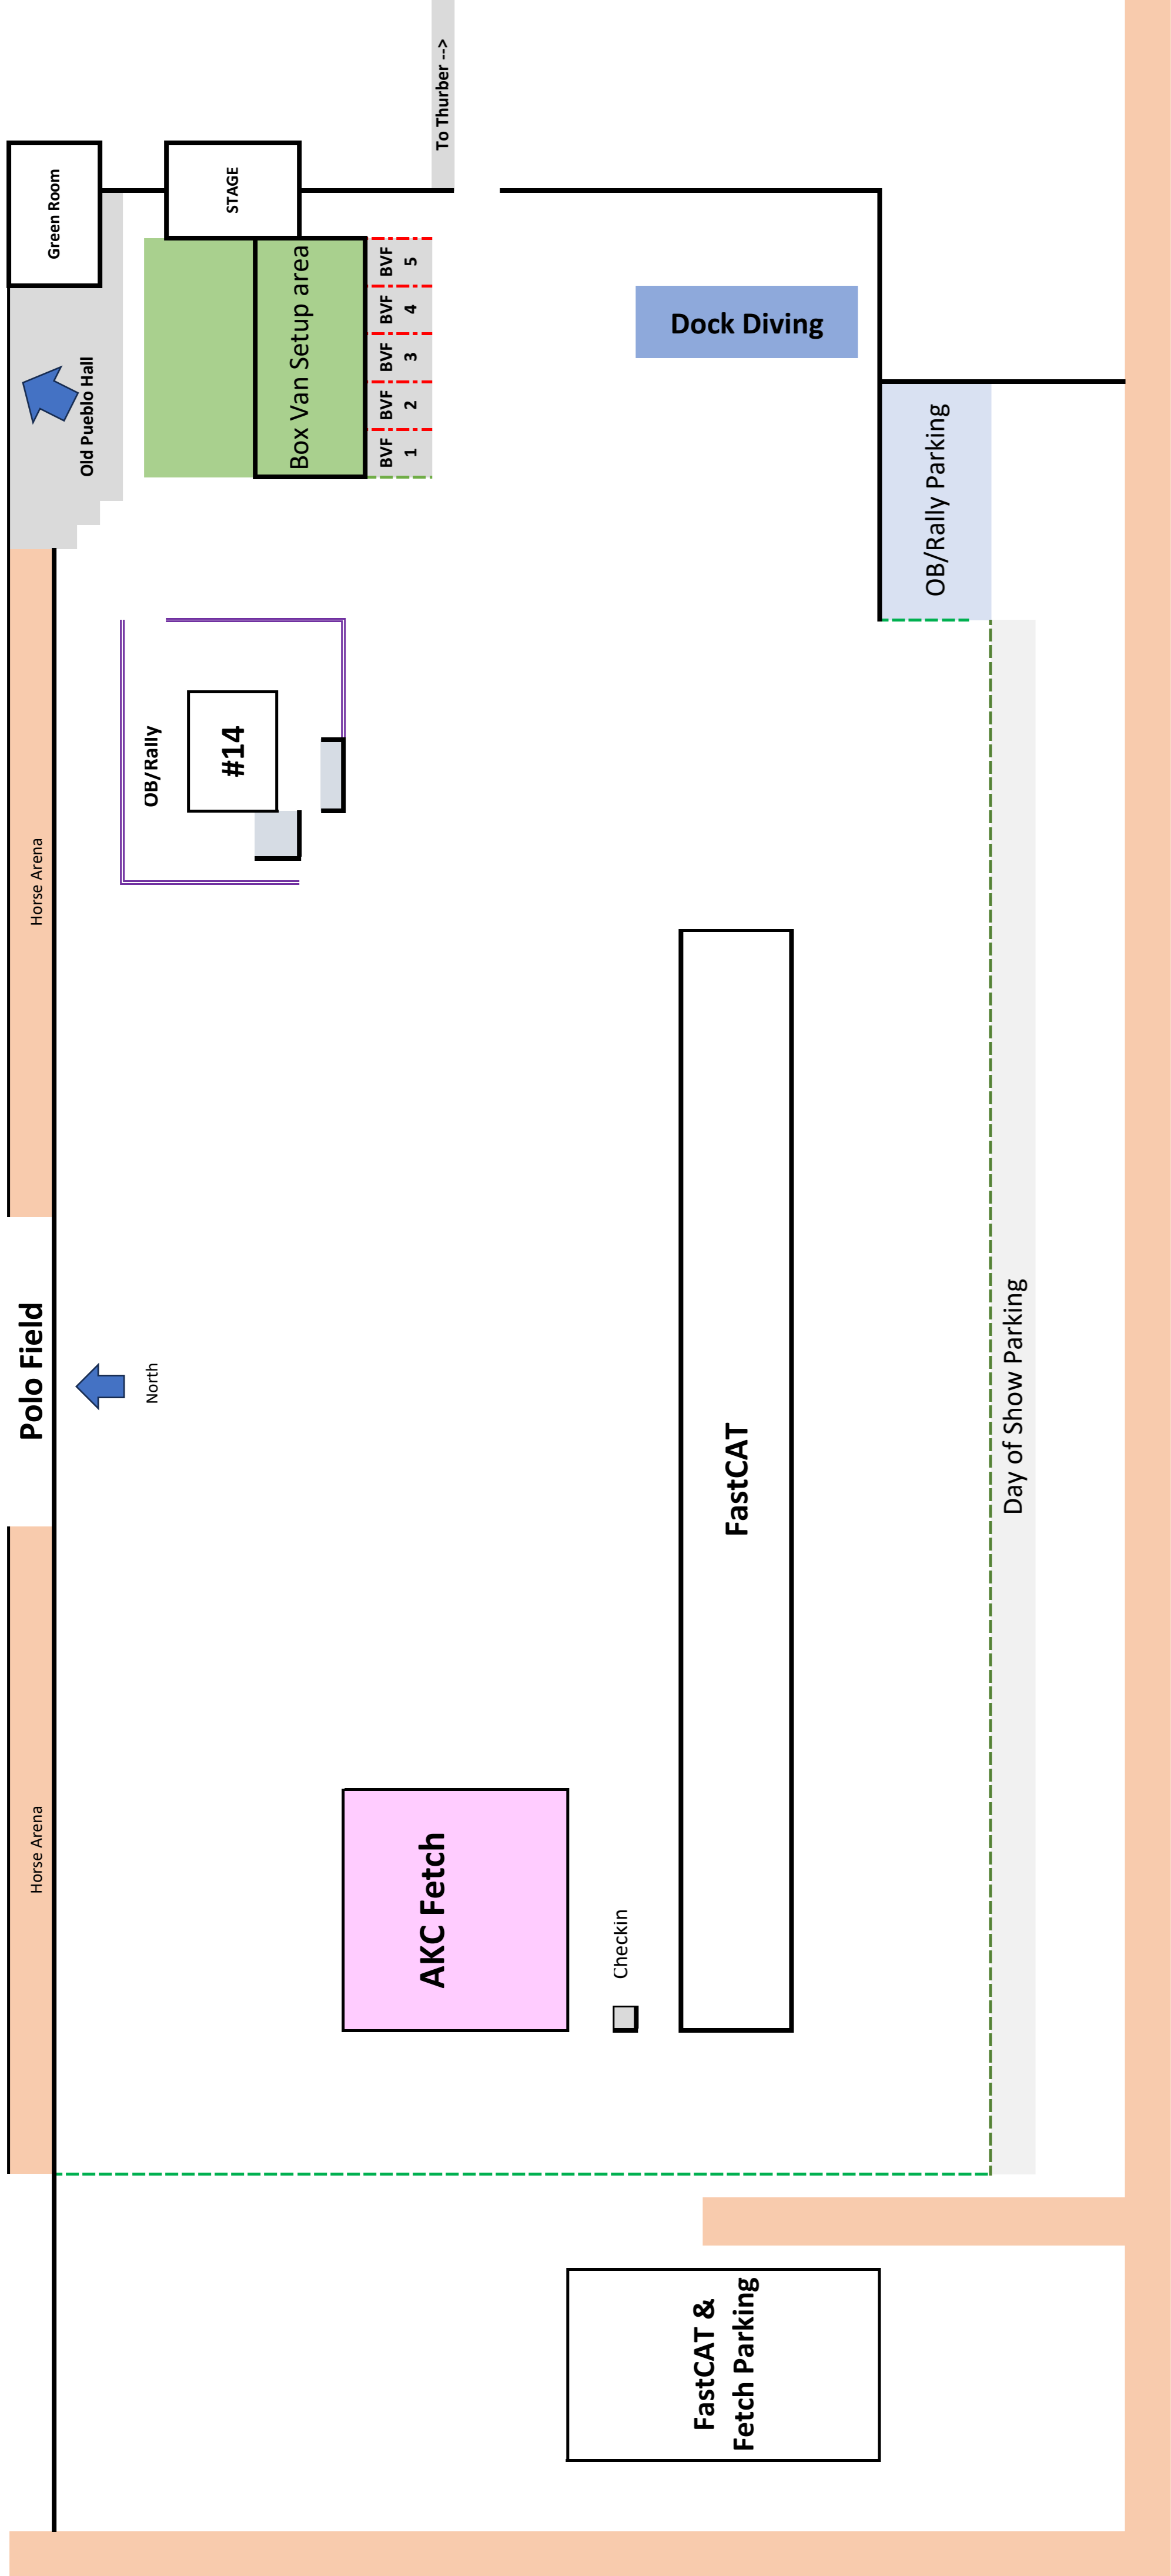

Total Dog Entries in Show: 1031

Old Pueblo Hall (Toy, Terrier, Hound, Non-Sporting)

Thurber Hall (Working, Herding, Sporting)