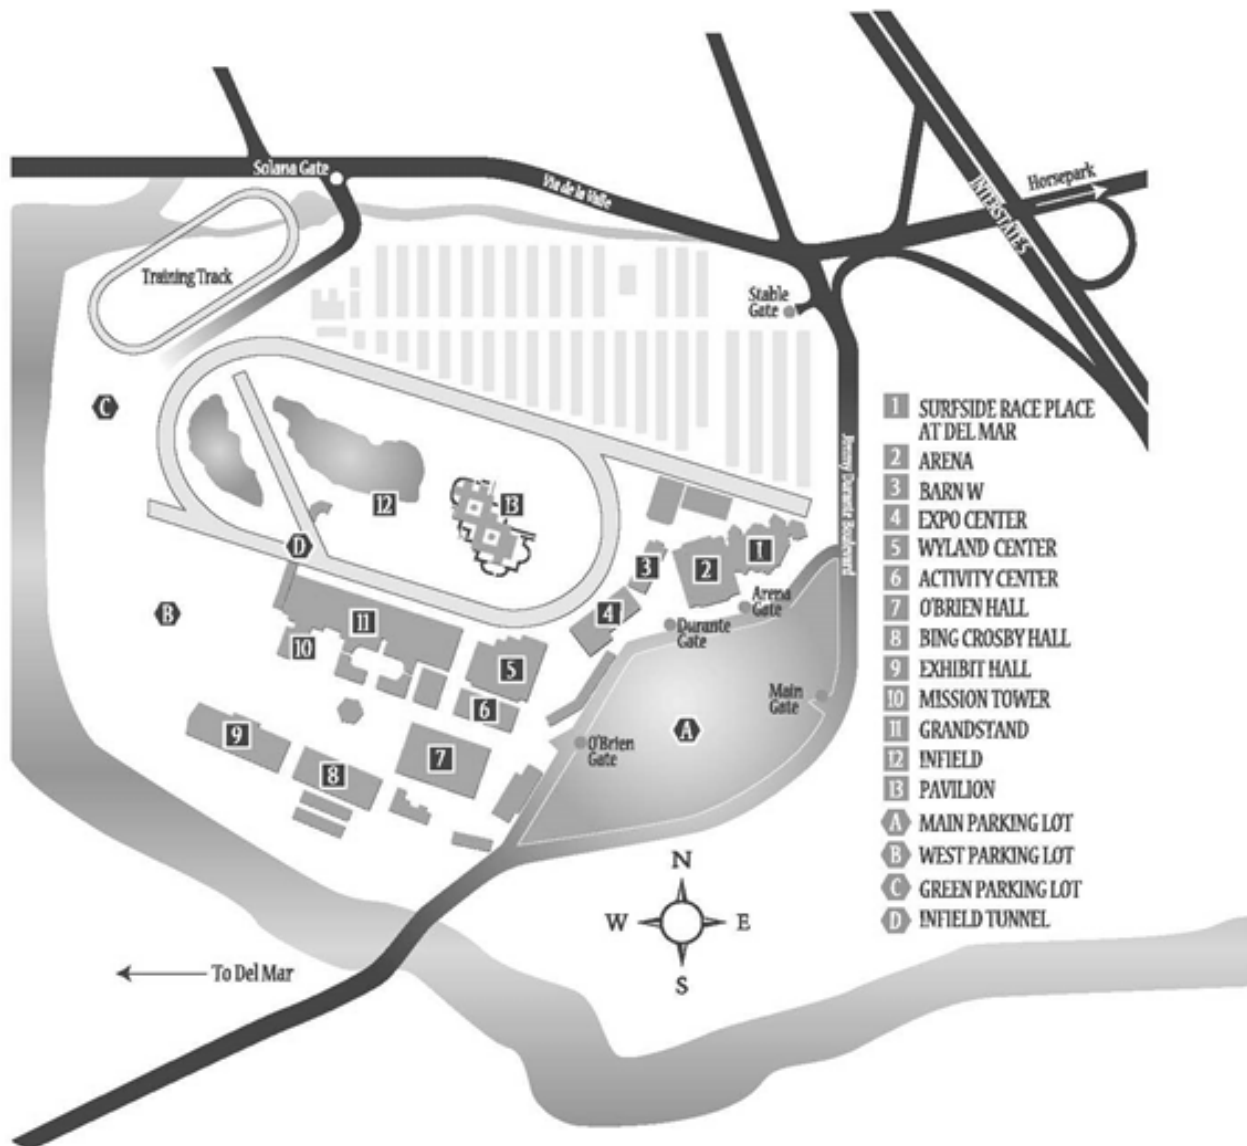

Del Mar Fairgrounds

FRIDAY JUDGING SCHEDULE

Please Note: This Schedule is for the convenience of exhibitors and spectators. If a discrepancy exists between these times and/or ring numbers, and those listed under the ring number in the body of the program, follow the latter.

BREED	TOTAL	TIME	NO
Affenpinscher	1	10:00 AM	10
Afghan Hound	9	12:45 PM	5
Akita	1	12:45 PM	18
Alaskan Malamute	2	8:00 AM	6
American Eskimos	13	10:00 AM	11
American Hairless Terrier	2	8:00 AM	11
American Staffordshire Terrier	7	10:00 AM	11
Anatolian Shepherd	5	12:45 PM	18
Australian Cattle Dog	7	9:00 AM	17
Australian Shepherd	11	11:00 AM	18
Australian Terrier	4	8:00 AM	11
Basenji	6	11:00 AM	5
Basset Hound	5	11:00 AM	5
Beagle Thirteen Inch	6	12:45 PM	5
Beagle Fifteen Inch	3	12:45 PM	5
Bearded Collie	3	11:15 AM	16
Beauceron	5	9:00 AM	17
Belgian Malinois	2	9:00 AM	17
Belgian Sheepdog	1	9:00 AM	17
Belgian Tervuren	4	8:00 AM	17
Bernese Mountain Dog	9	9:15 AM	18
Bichon Frise	27	9:00 AM	15
Biewer Terrier	6	10:00 AM	10
Black and Tan Coonhound	3	12:45 PM	5
Black Russian Terrier	9	9:15 AM	18
Bloodhound	4	9:45 AM	5
Border Collie	8	9:00 AM	17
Border Terrier	4	8:00 AM	11
Borzoi	9	11:00 AM	5
Boston Terrier	11	9:00 AM	11
Bouvier Des Flandres	7	11:15 AM	16
Boxer	30	10:40 AM	7
Bracchi Italiani	1	12:45 PM	6
Briard	2	11:15 AM	16
Brittany	1	12:45 PM	6
Brussels Griffon	3	10:00 AM	10
Bulldog	50	12 Noon	19
Bullmastiff	9	8:00 AM	7
Cairn Terrier	53	10:30 AM	14
Cairn Terrier Veteran Swp	8	9:20 AM	14
Cairn Terriers Swp	17	9:20 AM	14
Canaan Dog	3	11:15 AM	16
Cane Corso	20	8:00 AM	7
Cardigan Welsh Corgi	7	8:00 AM	17
Cavalier King Charles Spaniel	24	12:20 PM	12
Chihuahua (Long Coat)	12	9:00 AM	10
Chihuahua (Smooth Coat)	6	9:00 AM	10
Chinese Crested	5	9:00 AM	10
Chinese Shar-Pei	1	9:00 AM	11
Chow Chow	5	8:00 AM	15
Clumber Spaniel	1	12:45 PM	6
Cocker Spaniel (Black)	4	12:45 PM	6
Cocker Spaniel (Parti-Color)	5	12:45 PM	6
Collie (Rough)	17	10:00 AM	16
Collie (Smooth)	13	10:00 AM	16
Coton de Tulear	2	8:00 AM	15
Dachshund (Longhaired)	15	12 Noon	4
Dachshund (Smooth)	26	12 Noon	4
Dachshund (Wirehaired)	13	12 Noon	4
Dalmatian	7	9:00 AM	12
Danish-Swedish Farmdog	8	10:00 AM	18
Doberman Pinscher	19	11:50 AM	7
Dogo Argentino	1	12:45 PM	18
Dogue De Bordeaux	4	8:00 AM	6
English Cocker Spaniel	10	12:45 PM	6
English Setter	1	12:45 PM	6
English Springer Spaniel	15	8:00 AM	12
English Toy Spaniel (B&PC)	1	10:00 AM	10
Entlebucher Mountain Dog	1	12:45 PM	16
Flat-Coated Retriever	10	8:00 AM	12
Fox Terrier (Smooth)	1	8:00 AM	11
Fox Terrier (Wire)	1	8:00 AM	11
French Bulldog	34	10:10 AM	15