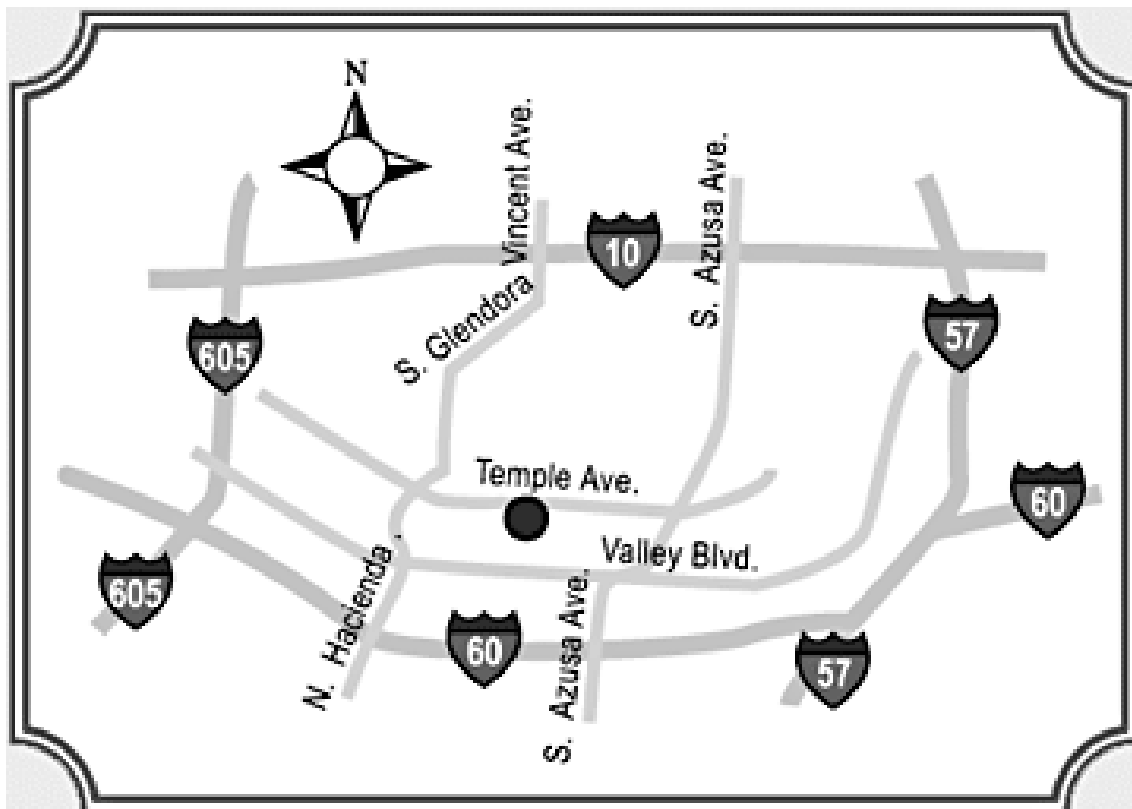

DIRECTIONS TO SHOW SITE

FROM THE LOS ANGELES AREA

I-10 (San Bernardino Fwy – East) Exit Azusa Avenue, turn right and travel south to Temple Avenue. Turn right at Temple Avenue and continue just over a mile. Signal lights and entrance will be on left-hand side. Enter at 16000 Temple Avenue.

60 (Pomona Fwy – East) Exit Azusa Avenue, turn left and travel north to Temple Avenue. Turn left on Temple Avenue. Signal lights and entrance will be on left-hand side. Enter at 16000 Temple Avenue.

FROM BURBANK

I-5 South to 60 East. Exit Hacienda Boulevard, turn left and travel north to Temple Avenue. Turn right on Temple Avenue, pass three signal lights and the entrance will be on right-hand side. Enter at 16000 Temple Avenue.

FROM POMONA-SAN BERNARDINO

I-10 (San Bernardino Fwy – West) Exit Azusa Avenue, turn left and travel south to Temple Avenue. Turn right on Temple Avenue and continue for just over a mile. Signal lights and entrance will be on left-hand side. Enter at 16000 Temple Avenue.

60 (Pomona Fwy – West) Exit Azusa Avenue, turn right and travel north to Temple Avenue. Turn left on Temple Avenue and continue for just over a mile. Signal lights and entrance will be on left-hand side. Enter at 16000 Temple Avenue.